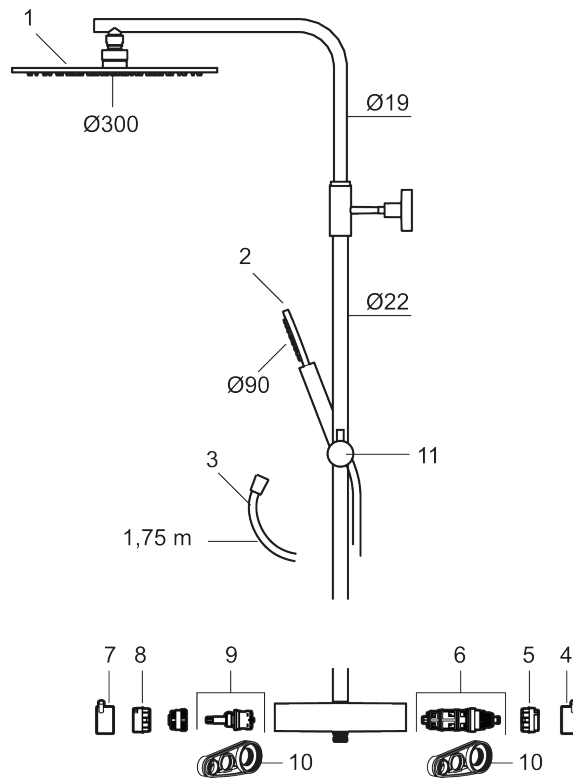

MORA INXX II Shower System:

- Shower hose in metal, PVC- and BPA-free
- With Easy-Clean anti-limescale system
- Adjustable height
- Hand shower 7,5 l/min, shower head 11 l/min

PRODUCT DESCRIPTION

INXX II shower system kit

Article number: 271900.12 RSK: 8283090

Sparepartlist

NO.	ART NO.	RSK	DESCRIPTION
1	130348	8237489	Shower head 300 mm, chrome
1	130348.12	8237490	Shower head 300 mm, matte black
1	130348.22	8237491	Shower head 300 mm, matte white