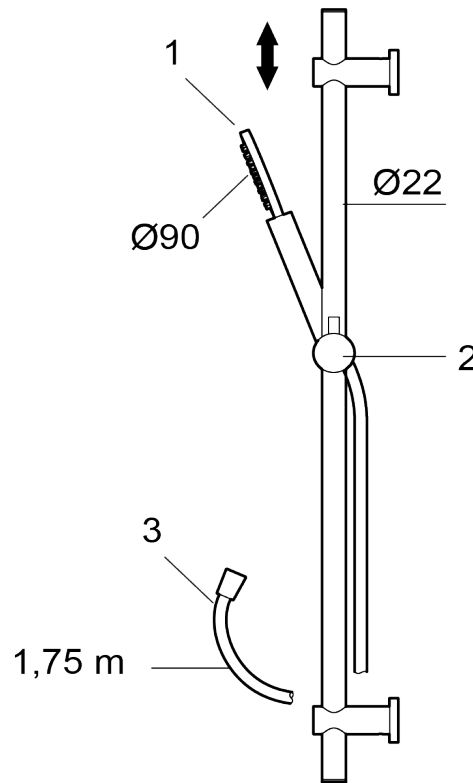

## INXX II shower set

Article number: 271350 RSK: 8283699 Flow 3 bar: 7.6 l/m

Description: Chrome

- With adjustable wall brackets for usage of existing screw holes
- With Easy-Clean anti-limescale system
- Shower hose in metal, PVC- and BPA-free

### Unique characteristics

PRODUCT DESCRIPTION

INXX II shower set

Article number: 271350

RSK: 8283699

Sparepartlist

NO.	ART NO.	RSK	DESCRIPTION
1	S600290	8233191	Hand shower, chrome
1	S600290.12	8233192	Hand shower, matte black
1	S600290.60	8233193	Hand shower, polished brass PVD
1	S600290.60	8233193	Hand shower, polished brass PVD
2	S600292	8239791	Slider, chrome
2	S600292.12	8239792	Slider, matte black
2	S600292.60	8239793	Slider, polished brass PVD
2	S600292.62	8239794	Slider, brushed brass PVD
3	S600109	8252036	Shower hose 1750 mm, chrome
3	S600109.12	8236624	Shower hose 1750 mm, matte black
3	S600109.60	8236627	Shower hose 1750 mm, polished brass PVD
3	S600109.62	8236628	Shower hose 1750 mm, brused brass PVD