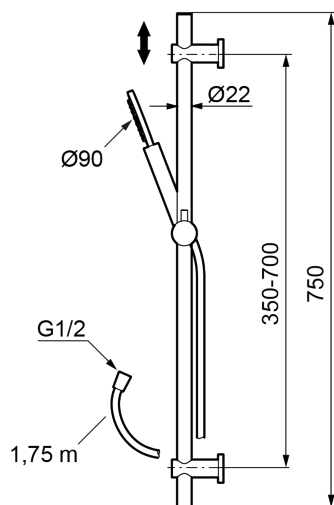

## INXX II shower set

Article number: 271350 RSK: 8283699 Flow 3 bar: 7.6 l/m

Description: Chrome

- With adjustable wall brackets for usage of existing screw holes
- With Easy-Clean anti-limescale system
- Shower hose in metal, PVC- and BPA-free

### Unique characteristics

PRODUCT DESCRIPTION

INXX II shower set

Article number: 271350

RSK: 8283699

Sparepartlist

NO.	ART NO.	RSK	DESCRIPTION
1	S600290	8233191	Hand shower, chrome
1	S600290.12	8233192	Hand shower, matte black
1	S600290.60	8233193	Hand shower, polished brass PVD
1	S600290.60	8233193	Hand shower, polished brass PVD
2	S600292	8239791	Slider, chrome
2	S600292.12	8239792	Slider, matte black
2	S600292.60	8239793	Slider, polished brass PVD
2	S600292.62	8239794	Slider, brushed brass PVD
3	S600109	8252036	Shower hose 1750 mm, chrome
3	S600109.12	8236624	Shower hose 1750 mm, matte black
3	S600109.60	8236627	Shower hose 1750 mm, polished brass PVD
3	S600109.62	8236628	Shower hose 1750 mm, brused brass PVD