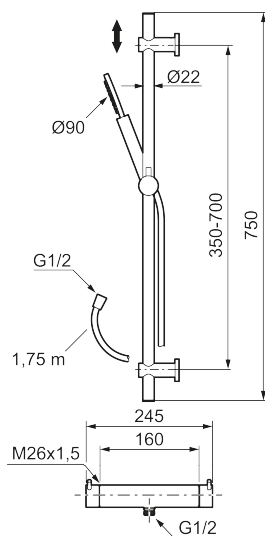

Article number: 271650.60 **RSK:** 8283709 **Flow 3 bar:** 7.6 l/m

Description: Polished brass PVD, 160 c/c

Unique characteristics

- Temperature- and pressure-balanced shower mixer that reacts quickly to changes and maintains an even water temperature.
- Temperature handle with safety stop at 38°C
- Water-saving eco function on the flow control knob
- Approved non-return valves, EN-Standard EN1717
- With adjustable wall brackets for usage of existing screw holes
- With Easy-Clean anti-limescale system
- Shower hose in metal, PVC- and BPA-free

Article number: 271650.60

RSK: 8283709

Sparepartlist

NO.	ART NO.	RSK	DESCRIPTION
1	S600290	8233191	Hand shower, chrome
1	S600290.12	8233192	Hand shower, matte black
1	S600290.60	8233193	Hand shower, polished brass PVD
1	S600290.62	8233194	Hand shower, brused brass PVD
2	S600109	8252036	Shower hose, chrome