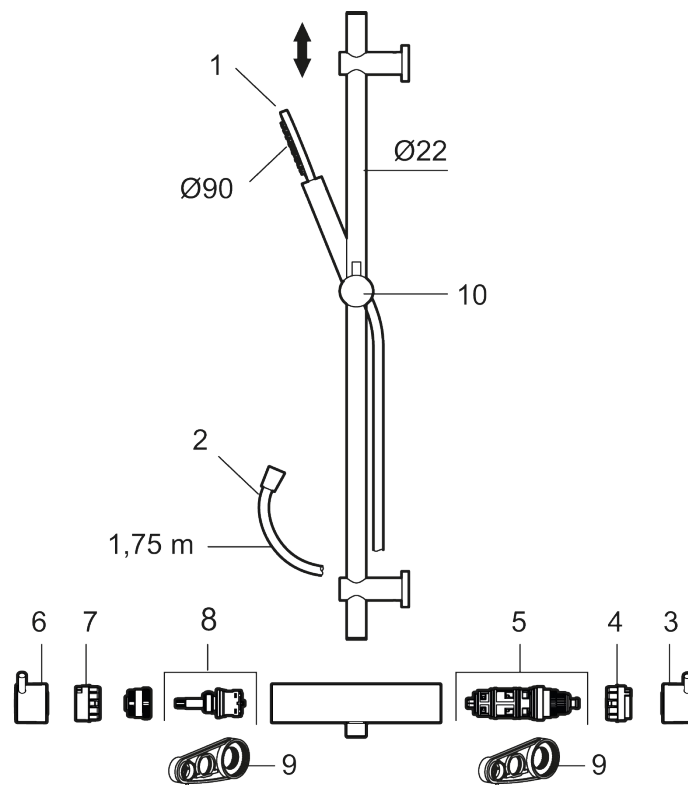

Article number: 271650.60 **RSK:** 8283709 **Flow 3 bar:** 7.6 l/m

Description: Polished brass PVD, 160 c/c

Unique characteristics

- Temperature- and pressure-balanced shower mixer that reacts quickly to changes and maintains an even water temperature.
- Temperature handle with safety stop at 38°C
- Water-saving eco function on the flow control knob
- Approved non-return valves, EN-Standard EN1717
- With adjustable wall brackets for usage of existing screw holes
- With Easy-Clean anti-limescale system
- Shower hose in metal, PVC- and BPA-free

Article number: 271650.60

RSK: 8283709

Sparepartlist

NO.	ART NO.	RSK	DESCRIPTION
1	S600290	8233191	Hand shower, chrome
1	S600290.12	8233192	Hand shower, matte black
1	S600290.60	8233193	Hand shower, polished brass PVD
1	S600290.62	8233194	Hand shower, brused brass PVD
2	S600109	8252036	Shower hose, chrome