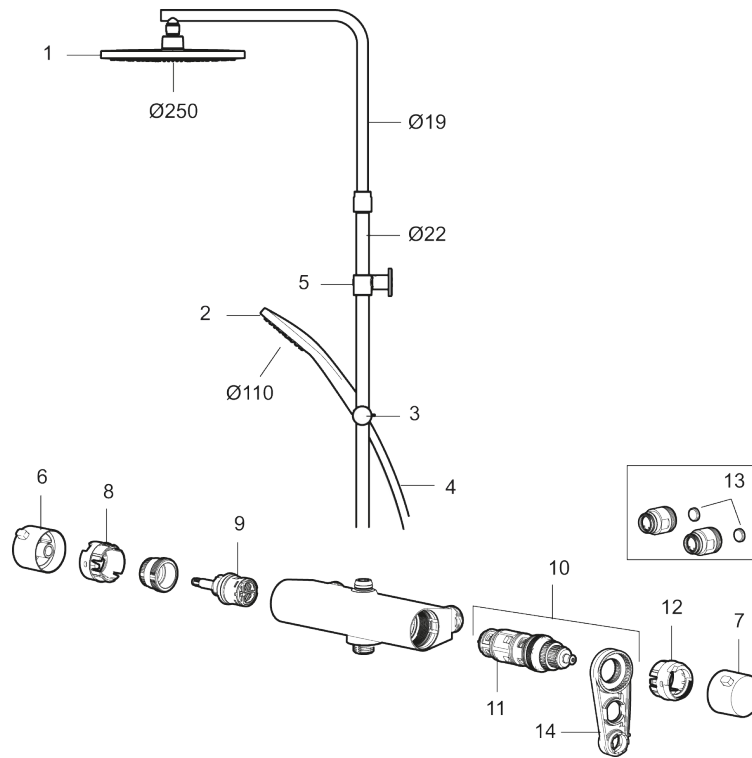

Article number: 341800.LD6 **RSK:** 8283455 **Flow 3 bar:** 6.0 l/m

Description: Chrome, 160 c/c, LEED/BREEAM compliant

Consist of:

MORA LYNX thermostatic mixer:

- Pressure balanced thermostatic mixer
- With reversible headwork
- Temperature handle with safety stop at 38°C
- With Eco-function
- Lead Free material
- Approved non-return valves, EN-Standard EN1717

MORA LYNX Shower System:

- Shower hose in metal, PVC- and BPA-free
- With Easy-Clean anti-limescale system
- Wall bracket freely adjustable in height, 700–1000 from connection and 50–100 mm from wall, 2x20 mm spacers included, with sealing, hidden pipe joint

Article number: 341800.LD6 RSK: 8283455

Sparepartlist

NO.	ART NO.	RSK	DESCRIPTION
1	S600196	8237572	Shower head, 250 mm
1	S600196.12	8237573	Matte black
2	S600238	8233065	
2	S600238.12	8233100	
3	S600246	8239619	Slider, chrome
3	S600246.12	8239664	Slider, matte black
4	S600109	8252036	Shower hose, chrome
4	S600109.12	8236624	Shower hose in metal, 1750 mm, matte black
5	S600094	8221921	Wall bracket, chrome
5	S600094.12	8221922	Wall bracket, Matte black
6	S600237	8397026	
6	S600237.12	8397027	
7	S600236	8397024	

NO.	ART NO.	RSK	DESCRIPTION
7	S600236.12	8397025	
8	S600022	8439704	Stop ring, reversible
9	S600020	8441462	Reversible headwork shower mixer 12 l/min, with service tool
9	S600269	8387232	Reversible headwork shower mixer 12 l/min
10	S600084	8439709	Thermostatic cartridge, complete, incl. service tool
11	S600271	8397030	Thermostatic cartridge, complete, without service tool
12	S600023	8439703	Stop ring
13	409359.AA	8345172	Filter kit for connecting links, retail packed
14	S600298	3870203	Service tool