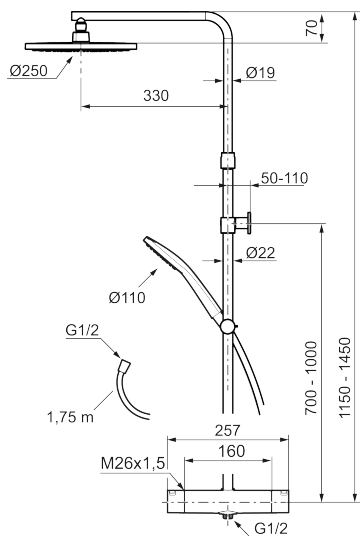

LYNX shower system kit

Everyday luxury is the driving force behind the LYNX shower system kit, which offers the ease of a handheld shower and a seductive overhead experience in one package. It is available in chrome or matte black.

Article number: 341800.LD6 **RSK:** 8283455 **Flow 3 bar:** 6.0 l/m

Description: Chrome, 160 c/c, LEED/BREEAM compliant

Consist of:

MORA LYNX thermostatic mixer:

- Pressure balanced thermostatic mixer
- With reversible headwork
- Temperature handle with safety stop at 38°C
- With Eco-function
- Lead Free material
- Approved non-return valves, EN-Standard EN1717

MORA LYNX Shower System:

- Shower hose in metal, PVC- and BPA-free
- With Easy-Clean anti-limescale system
- Wall bracket freely adjustable in height, 700–1000 from connection and 50–100 mm from wall, 2x20 mm spacers included, with sealing, hidden pipe joint