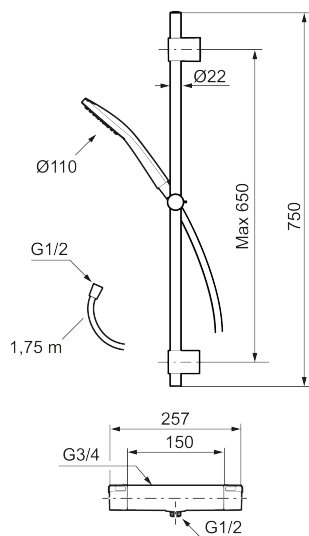

LYNX shower set (art.no. 341300):

- Shower hose in metal, PVC- and BPA-free
- With adjustable wall brackets for usage of existing screw holes
- With Easy-Clean anti-limescale system

Unique characteristics

Backflow protection unit type 

NO.	ART NO.	RSK	DESCRIPTION
8	S600269	8387232	Reversible headwork shower mixer 12 l/min
9	S600084	8439709	Thermostatic cartridge, complete, incl. service tool
10	S600271	8397030	Thermostatic cartridge, complete, without service tool
11	S600023	8439703	Stop ring
12	409359.AA	8345172	Filter kit for connecting links, retail packed
13	S600298	3870203	Service tool