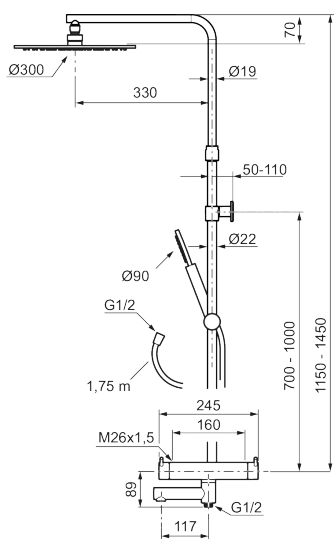

INXX II bath & shower system kit

With its durable, trendy polished brass finish the INXX II combines classic design with high performance, constant temperature, outstanding comfort and effective scald protection. The overhead shower has a large, slim shower head that looks great in bathrooms with a strong character and striking shapes, as well as in classic bathrooms designed for rest and relaxation. The mixer has been tested and approved according to current building regulations and is energy-efficient, which means it reduces water and energy use without compromising on comfort. The INXX II collection offers a world-class water experience.

About the collection

INXX II is an elegant, timeless collection in a palette of carefully selected colours. Offering a combination of high quality, sober design and outstanding comfort, this is the ultimate collection.

Article number: 272000.60 **RSK:** 8283721 **Flow 3 bar:** 7.6 l/m
Description: Polished brass PVD, 160 c/c

- Temperature- and pressure-balanced bath mixer that reacts quickly to changes and maintains an even water temperature.
- Integrated diverter – easy-to-use water diversion between overhead shower and hand shower
- Temperature handle with safety stop at 38°C
- Water-saving eco function on the flow control knob
- Approved non-return valves, EN-Standard EN1717
- Swivel spout with built-in diverter
- With telescopic function, height can be adjusted 1150–1450 mm from the connection
- Wall bracket freely adjustable in height, 700–1000 from connection and 50–100 mm from wall, 2x20 mm spacers included, with sealing, hidden pipe joint
- Head shower and hand shower with Easy-Clean anti-limescale system
- Shower hose in metal, PVC- and BPA-free inner hose