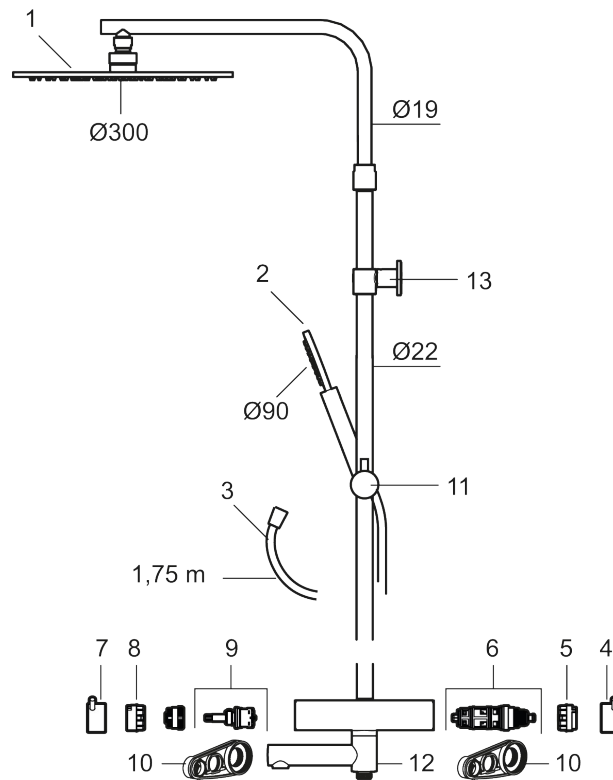

Article number: 272000.60 **RSK:** 8283721 **Flow 3 bar:** 7.6 l/m
Description: Polished brass PVD, 160 c/c

- Temperature- and pressure-balanced bath mixer that reacts quickly to changes and maintains an even water temperature.
- Integrated diverter – easy-to-use water diversion between overhead shower and hand shower
- Temperature handle with safety stop at 38°C
- Water-saving eco function on the flow control knob
- Approved non-return valves, EN-Standard EN1717
- Swivel spout with built-in diverter
- With telescopic function, height can be adjusted 1150–1450 mm from the connection
- Wall bracket freely adjustable in height, 700–1000 from connection and 50–100 mm from wall, 2x20 mm spacers included, with sealing, hidden pipe joint
- Head shower and hand shower with Easy-Clean anti-limescale system
- Shower hose in metal, PVC- and BPA-free inner hose

Article number: 272000.60

RSK: 8283721

Sparepartlist

NO.	ART NO.	RSK	DESCRIPTION
1	S600291	8237698	Shower head 300 mm, chrome
1	S600291.12	8237699	Shower head 300 mm, matte black
1	S600291.60	8237700	Shower head 300 mm, polished brass PVD