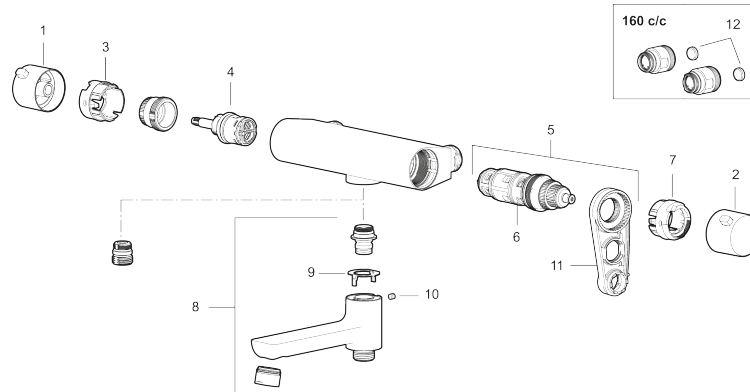

Description: Chrome, 160 c/c

- Swivel spout with built-in diverter
- Pressure balanced thermostatic mixer
- Temperature handle with safety stop at 38°C
- With Eco-function
- Lead Free material
- Approved non-return valves, EN-Standard EN1717

Unique characteristics

Backflow protection unit type **EB**

PRODUCT DESCRIPTION

LYNX bath mixer

The timeless and charismatic aesthetic of the LYNX bath mixer enhances any space with subtle detailing and next-level sustainable features in versatile chrome and matte black.

Article number: 340000

RSK: 8245073

Sparepartlist

NO.	ART NO.	RSK	DESCRIPTION
1	S600237	8397026	
1	S600237.12	8397027	
2	S600236	8397024	
2	S600236.12	8397025	
3	S600024	8439705	Stop ring
4	S600020	8441462	Reversible headwork shower mixer 12 l/min, with service tool
4	S600269	8387232	Reversible headwork shower mixer 12 l/min
4	S600021	8441463	Reversible headwork 22 l/min, with service tool
4	S600270	8387233	Reversible headwork 22 l/min
5	S600084	8439709	Thermostatic cartridge, complete, incl. service tool
6	S600271	8397030	Thermostatic cartridge, complete, without service tool
7	S600023	8439703	Stop ring
8	S600247	8441050	
8	S600247.12	8441051	
9	38521000	8295345	Stop ring
10	708655.AE	8295447	Locking screw
11	S600298	3870203	Service tool
12	409359.AA	8345172	Filter kit for connecting links, retail packed