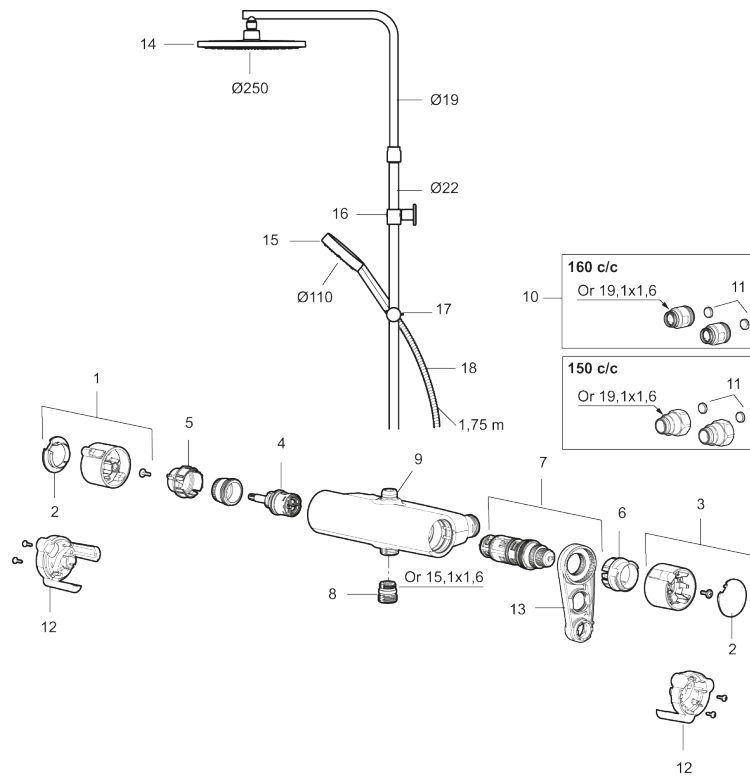

Article number: 331800.LD RSK: 8283446 Flow 3 bar: 6.0 l/m

Description: Chrome, 160 c/c, LEED/BREEAM compliant

Consist of:

MORA MMIX II thermostatic mixer:

- Pressure balanced thermostatic mixer
- With reversible headwork
- Temperature handle with safety stop at 38°C
- With Eco-function
- Lead Free material
- Approved non-return valves, EN-Standard EN1717

MORA MMIX II Shower System:

- Shower hose in metal, PVC- and BPA-free
- With Easy-Clean anti-limescale system
- Wall bracket freely adjustable in height, 700–1000 from connection and 50–100 mm from wall, 2x20 mm spacers included, with sealing, hidden pipe joint

Article number: 331800.LD RSK: 8283446

Sparepartlist

NO.	ART NO.	RSK	DESCRIPTION
1	S600191	8397017	On/off handle, complete, chrome
2	S600192	8397019	End cover, chrome, 2 pcs
3	S600190	8397018	Temperature handle, complete, chrome
4	S600020	8441462	Reversible headwork shower mixer 12 l/min, with service tool
4	S600269	8387232	Reversible headwork shower mixer 12 l/min
5	S600117	8439714	Stop ring, for two outlet (down and up)
6	S600087	8439711	Scalding protection ring, max 50°C
7	S600084	8439709	Thermostatic cartridge, complete, incl. service tool
7	S600271	8397030	Thermostatic cartridge, complete, without service tool
8	S600088	8439712	Nipple M18x1-G1/2 for shower mixer
9	S600112	8920116	Nipple M18x1
10	409361.AE	8228492	Inlet connector 160 c/c

NO.	ART NO.	RSK	DESCRIPTION
11	409359.AA	8345172	Filter kit for connecting links, retail packed
12	S600193	8397020	Care-handle, black, 2 pcs
13	S600298	3870203	Service tool
14	S600196	8237572	Shower head, 250 mm
15	S600195	8233058	Hand shower
16	S600094	8221921	Wall bracket, chrome
17	S600246	8239619	Slider, chrome
18	S600109	8252036	Shower hose, chrome