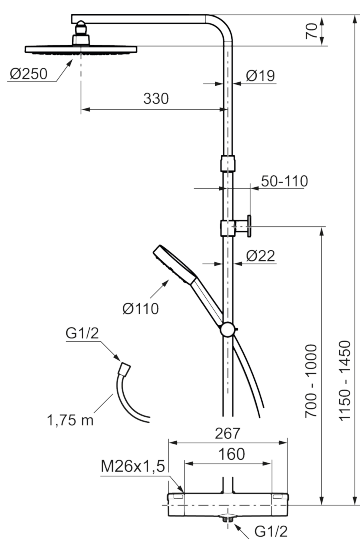

MMIX II shower system kit

Our classic chrome MMIX shower system is revised with a bold new straight-lined form and increased proportions for superior functionality and aesthetics. Internally, it features an updated thermostat to maximise energy efficiency while enhancing your showering experience.

Article number: 331800.LD RSK: 8283446 Flow 3 bar: 6.0 l/m

Description: Chrome, 160 c/c, LEED/BREEAM compliant

Consist of:

MORA MMIX II thermostatic mixer:

- Pressure balanced thermostatic mixer
- With reversible headwork
- Temperature handle with safety stop at 38°C
- With Eco-function
- Lead Free material
- Approved non-return valves, EN-Standard EN1717

MORA MMIX II Shower System:

- Shower hose in metal, PVC- and BPA-free
- With Easy-Clean anti-limescale system
- Wall bracket freely adjustable in height, 700–1000 from connection and 50–100 mm from wall, 2x20 mm spacers included, with sealing, hidden pipe joint