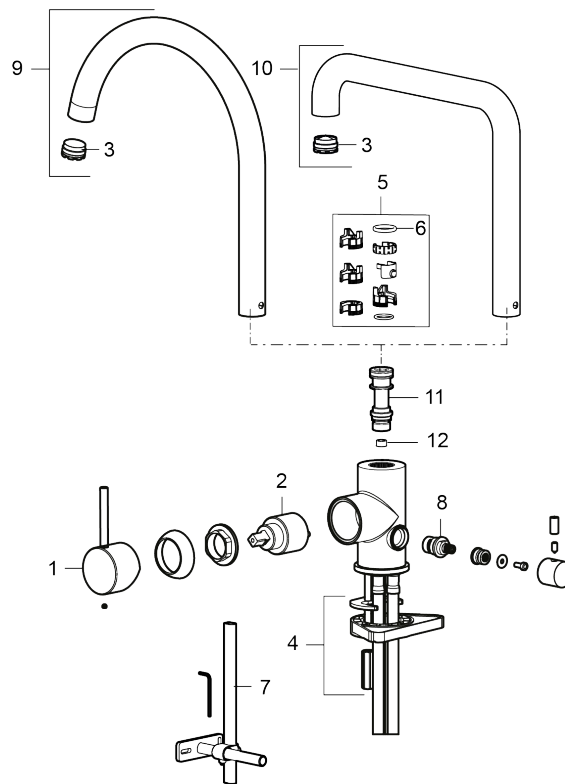

Article number: 272071.44CA RSK: 8311256

Sparepartlist

NO.	ART NO.	RSK	DESCRIPTION
1	409700.AE	8394069	Lever, complete, chrome
1	409700.12AE	8394070	Lever, complete, matte black
1	409700.22AE	8394071	Lever, complete, matte white
1	409700.44AE	8394072	Lever, complete, matte grey
1	409700.60AE	8394073	Lever, complete, polished brass PVD
1	409700.62AE	8394074	Lever, complete, brushed brass PVD
1	409700.76AE	8394075	Lever, complete, brushed nickel

NO.	ART NO.	RSK	DESCRIPTION
2	409702.AE	8437059	Ceramic cartridge
3	S600230		Aerator M21,5 ext., Z
4	S600055		Fastening details
5	209565.AE		Limitation segment
6	708843.AE	8295357	O-ring (15,54 x 2,62), 2 pcs
7	S600308	8387263	Stabilizer kit
8	409707.AE	8394082	Ceramic cartridge for dish washer connection
9	409712.AE	8441027	Swivel spout, chrome
9	409712.12AE	8441028	Swivel spout, matte black
9	409712.22AE	8441029	Swivel spout, matte white
9	409712.44AE	8441030	Swivel spout, matte grey
9	409712.60AE	8441031	Swivel spout, polished brass PVD
9	409712.62AE	8441032	Swivel spout, brushed brass PVD
9	409712.76AE	8441033	Swivel spout, Brushed nickel
10	409713.AE	8441034	Swivel spout, chrome
10	409713.12AE	8441035	Swivel spout, matte black
10	409713.22AE	8441036	Swivel spout, matte white
10	409713.44AE	8441037	Swivel spout, matte grey
10	409713.60AE	8441038	Swivel spout, polished brass PVD
10	409713.62AE	8441039	Swivel spout, brushed brass PVD
10	409713.76AE	8441040	Swivel spout, Brushed nickel
11	S600283		Spout nipple, complete
12	S600362		Flow regulator LD3 (pink)
12	S600383		Flow regulator 6 l/min