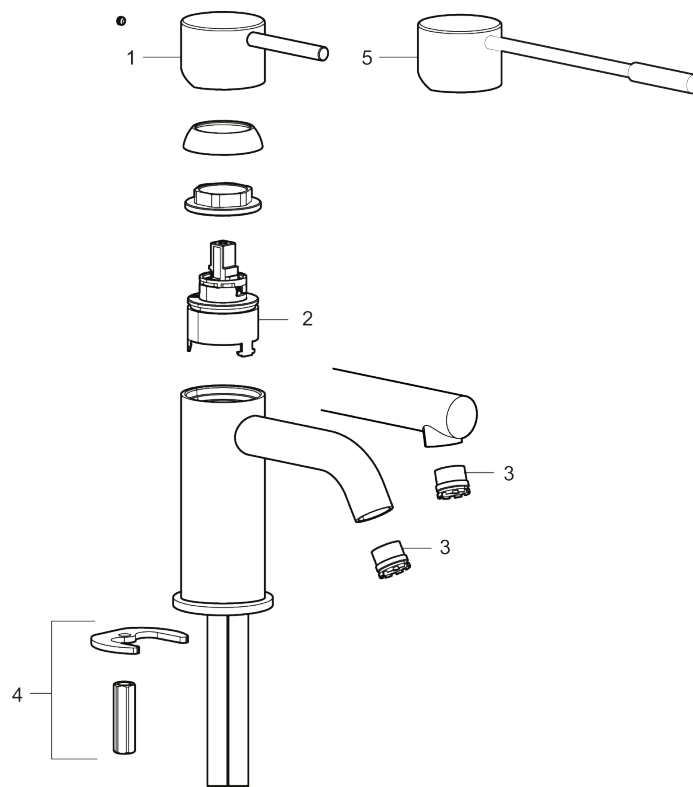

Article number: 273011.44CA RSK: 8278267 Flow 3 bar: 4.5 l/m
Description: Matte grey

- Keramisk tätning
- Omställbar flödesbegränsning och temperaturspär
- Flexibla anslutningsrör i metallomspunnen Soft PEX®
- Hålmått Ø34-37 mm

PRODUCT DESCRIPTION

INXX II soft, medium basin mixer

INXX II basin mixers are available in three different heights, including medium which is suitable for larger basins. With its durable matt grey finish and essential design, the INXX II soft enhances the feeling of comfort, quality and elegance in your bathroom. The mixer has been tested and approved according to current building regulations and is energy-efficient, which means it reduces water and energy use without compromising on comfort. A push down-waste in a matching colour is available as an accessory.

Article number: 273011.44CA **RSK:** 8278267

Sparepartlist

NO.	ART NO.	RSK	DESCRIPTION
1	409701.AE	8394076	Lever, complete, chrome
1	409701.12AE	8394077	Lever, complete, matte black
1	409701.22AE	8394078	Lever, complete, matte white
1	409701.44AE	8394079	Lever, complete, matte grey

NO.	ART NO.	RSK	DESCRIPTION
1	409701.60AE	8394080	Lever, complete, polished brass PVD
1	409701.62AE	8394081	Lever, complete, brushed brass PVD
2	409703.AE	8437060	Ceramic cartridge
3	409706.AE	8281571	Aerator M16,5 ext., 5 l/min at 200–600 kPa
3	S600227		Aerator M16,5 ext., 3 l/min at 200–600 kPa
4	209518.AE	8346911	Fastening details
5	409708.AE	8394122	Care-handle, chrome
5	409708.12AE	8394123	Care-handle, matte black
5	409708.22AE	8394124	Care-handle, matte white
5	409708.44AE	8394125	Care-handle, matte grey
5	409708.60AE	8394126	Care-handle, polished brass PVD
5	409708.62AE	8394127	Care-handle, brushed brass PVD