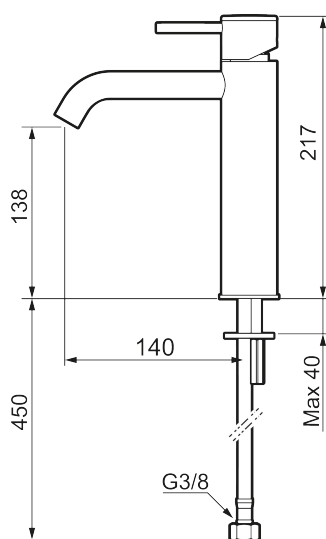

Unique characteristics

Backflow protection unit type **AA**

INXX II soft, medium basin mixer

INXX II basin mixers are available in three different heights, including medium which is suitable for larger basins. With its durable matt grey finish and essential design, the INXX II soft enhances the feeling of comfort, quality and elegance in your bathroom. The mixer has been tested and approved according to current building regulations and is energy-efficient, which means it reduces water and energy use without compromising on comfort. A push down-waste in a matching colour is available as an accessory.

Article number: 273011.44CA RSK: 8278267 Flow 3 bar: 4.5 l/m
Description: Matte grey

- Keramisk tätning
- Omställbar flödesbegränsning och temperaturspär
- Flexibla anslutningsrör i metallomspunnen Soft PEX®
- Hålmått Ø34-37 mm

Article number: 273011.44CA **RSK:** 8278267

Sparepartlist

NO.	ART NO.	RSK	DESCRIPTION
1	409701.AE	8394076	Lever, complete, chrome
1	409701.12AE	8394077	Lever, complete, matte black
1	409701.22AE	8394078	Lever, complete, matte white
1	409701.44AE	8394079	Lever, complete, matte grey

NO.	ART NO.	RSK	DESCRIPTION
1	409701.60AE	8394080	Lever, complete, polished brass PVD
1	409701.62AE	8394081	Lever, complete, brushed brass PVD
2	409703.AE	8437060	Ceramic cartridge
3	409706.AE	8281571	Aerator M16,5 ext., 5 l/min at 200–600 kPa
3	S600227		Aerator M16,5 ext., 3 l/min at 200–600 kPa
4	209518.AE	8346911	Fastening details
5	409708.AE	8394122	Care-handle, chrome
5	409708.12AE	8394123	Care-handle, matte black
5	409708.22AE	8394124	Care-handle, matte white
5	409708.44AE	8394125	Care-handle, matte grey
5	409708.60AE	8394126	Care-handle, polished brass PVD
5	409708.62AE	8394127	Care-handle, brushed brass PVD