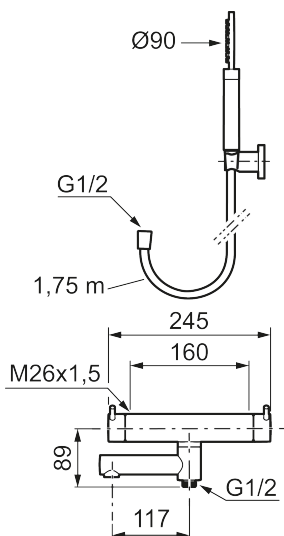

Article number: 270050.62 **RSK:** 8245101 **Flow 3 bar:** 7.6 l/m

Description: Brushed brass PVD, 160 c/c

Unique characteristics

Backflow protection unit type **EB**

- With hand shower, holder and hose in metal, PVC- and BPA-free inner hose
- Swivel spout with built-in diverter
- Temperature- and pressure-balanced shower mixer that reacts quickly to changes and maintains an even water temperature
- Temperature handle with safety stop at 38°C
- Water-saving eco function on the flow control knob
- Approved non-return valves, EN-Standard EN1717

NO.	ART NO.	RSK	DESCRIPTION
2	S600109.62	8236628	Shower hose in metal, 1750 mm, brused brass PVD
3	409710.AE	8218902	Temperature handle, chrome
3	409710.12AE	8218903	Temperature handle, matte black
3	409710.60AE	8218906	Temperature handle, polished brass PVD
3	409710.62AE	8218907	Temperature handle, brused brass PVD
4	S600023	8439703	Stop ring
5	S600019	8439702	Thermostatic cartridge, complete, with service tool
6	409711.AE	8218901	Temperature handle, chrome
6	409711.12AE	8218908	Temperature handle, matte black
6	409711.60AE	8218911	Temperature handle, polished brass PVD
6	409711.62AE	8218912	Temperature handle, brused brass PVD
7	S600024	8439705	Stop ring
8	S600021	8441463	Reversible headwork 22 l/min, with service tool
8	S600270	8387233	Reversible headwork 22 l/min
9	S600298	3870203	Service tool
10	S600161	8440630	Swivel spout, for coversion of shower mixer to bath/shower mixer, chrome
10	S600161.12	8440631	Swivel spout, for coversion of shower mixer to bath/shower mixer, matte black
10	S600161.60	8440634	Swivel spout, for coversion of shower mixer to bath/shower mixer, polished brass PVD
10	S600161.62	8440635	Swivel spout, for coversion of shower mixer to bath/shower mixer, brushed brass PVD