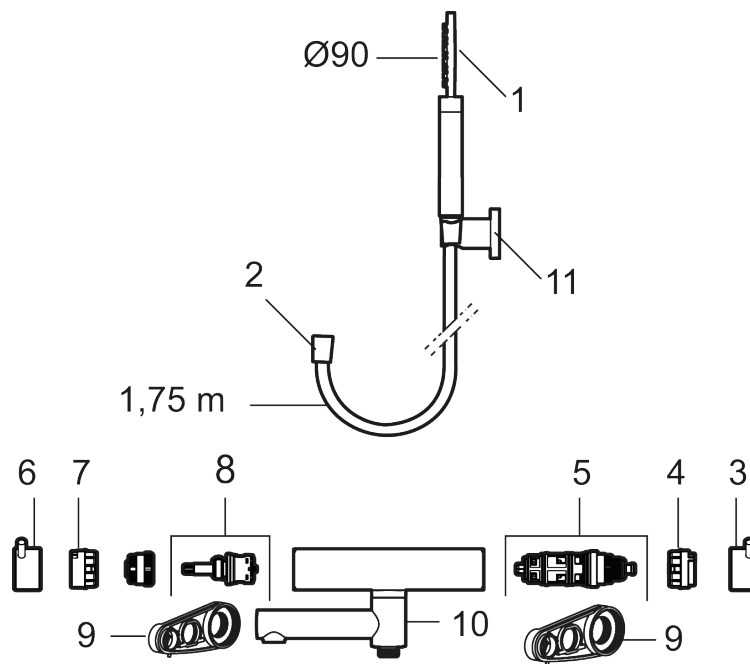

PRODUCT DESCRIPTION

INXX II bath mixer

With its durable, elegant brushed brass finish and hand shower with a large, round nozzle, makes this mixer looks great and gives a truly relaxing baths. The INXX II collection offers a world-class water experience with constant temperature, high comfort and effective scald protection. The mixer has been tested and approved according to current building regulations and is energy-efficient, which means it reduces water and energy use without compromising on comfort.

About the collection

INXX II is an elegant, timeless collection in a palette of carefully selected colours. Offering a combination of high quality, sober design and outstanding comfort, this is the ultimate collection.

Article number: 270050.62   RSK: 8245101

Sparepartlist

NO.	ART NO.	RSK	DESCRIPTION
1	S600290	8233191	Hand shower, chrome
1	S600290.12	8233192	Hand shower, matte black
1	S600290.60	8233193	Hand shower, polished brass PVD
1	S600290.62	8233194	Hand shower, brused brass PVD
2	S600109	8252036	Shower hose, chrome
2	S600109.12	8236624	Shower hose in metal, 1750 mm, matte black
2	S600109.60	8236627	Shower hose in metal, 1750 mm, polished brass PVD