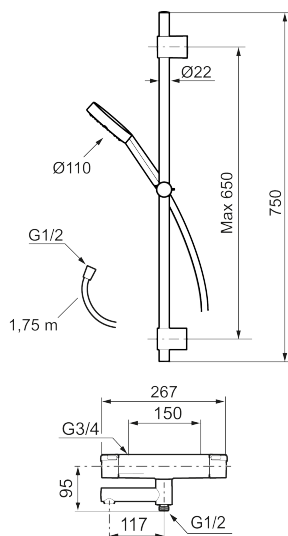

MMIX II bath & shower kit

The MMIX II bath & shower kit features an updated design for its hand shower unit and an enhanced thermostat. Mora's signature attention to detail and focus on quality mean this sleek chrome shower delivers on all fronts.

Article number: 331705 **RSK:** 8283434 **Flow 3 bar:** 22.9 l/m

Description: Chrome, 150 c/c

Consist of:

MORA MMIX II thermostatic mixer:

- Swivel spout with built-in diverter
- Pressure balanced thermostatic mixer
- Temperature handle with safety stop at 38°C
- With Eco-function
- Lead Free material
- Approved non-return valves, EN-Standard EN1717

MORA MMIX II shower set (art.no. 331300):

- Shower hose in metal, PVC- and BPA-free
- With adjustable wall brackets for usage of existing screw holes
- With Easy-Clean anti-limescale system