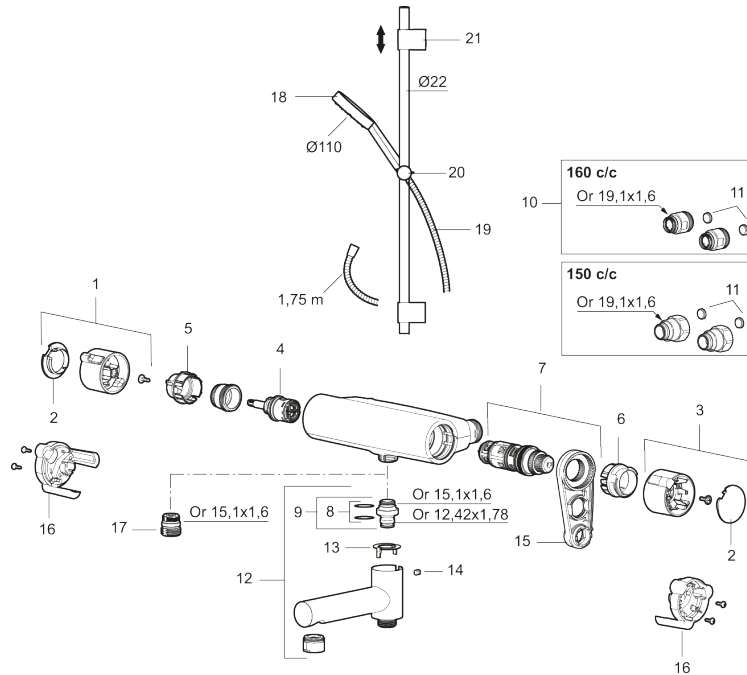

**Article number:** 331705 **RSK:** 8283434 **Flow 3 bar:** 22.9 l/m

**Description:** Chrome, 150 c/c

Consist of:

**MORA MMIX II thermostatic mixer:**

- Swivel spout with built-in diverter
- Pressure balanced thermostatic mixer
- Temperature handle with safety stop at 38°C
- With Eco-function
- Lead Free material
- Approved non-return valves, EN-Standard EN1717

**MORA MMIX II shower set (art.no. 331300):**

- Shower hose in metal, PVC- and BPA-free
- With adjustable wall brackets for usage of existing screw holes
- With Easy-Clean anti-limescale system

**PRODUCT DESCRIPTION**

## Sparepartlist

NO.	ART NO.	RSK	DESCRIPTION
1	S600191	8397017	On/off handle, complete, chrome
2	S600192	8397019	End cover, chrome, 2 pcs
3	S600190	8397018	Temperature handle, complete, chrome
4	S600020	8441462	Reversible headwork shower mixer 12 l/min, with service tool
4	S600269	8387232	Reversible headwork shower mixer 12 l/min
4	S600021	8441463	Reversible headwork 22 l/min, with service tool
4	S600270	8387233	Reversible headwork 22 l/min
5	S600086	8439710	Stop ring, for one outlet (down or up)
6	S600087	8439711	Scalding protection ring, max 50°C
7	S600084	8439709	Thermostatic cartridge, complete, incl. service tool
7	S600271	8397030	Thermostatic cartridge, complete, without service tool
8	209519.AE	8938340	O-ring, for swivel spout
9	409366.AE		Nipple M18x1 with o-ring for bath mixer
10	409361.AE	8228492	Inlet connector 160 c/c