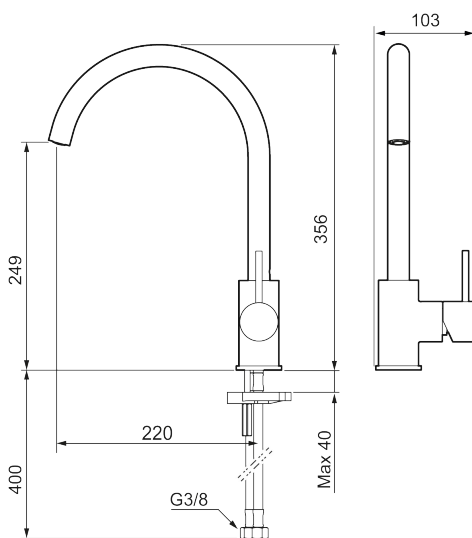

## INXX II soft kitchen mixer

Article number: 272101.12LD3      RSK: 8312090      Flow 3 bar: 3.8 l/m

Description: Matte black, LEED/BREEAM compliant

- Ceramic cartridge
- Adjustable flow control and temperature limiter
- Soft PEX<sup>®</sup> hoses with 3/8" connecting nut (stainless steel braided)
- Swivel spout, limitation part for 60°, 85°, 110° or 360° included
- Hole diameter Ø34-37 mm

### Unique characteristics

Backflow protection unit type **AA**

PRODUCT DESCRIPTION

INXX II soft kitchen mixer

Article number:  
272101.12LD3

RSK: 8312090

Sparepartlist

NO.	ART NO.	RSK	DESCRIPTION
1	409700.AE	8394069	Lever, complete, chrome
1	409700.12AE	8394070	Lever, complete, matte black
1	409700.22AE	8394071	Lever, complete, matte white
1	409700.44AE	8394072	Lever, complete, matte grey
1	409700.60AE	8394073	Lever, complete, polished brass PVD
1	409700.62AE	8394074	Lever, complete, brushed brass PVD
1	409700.76AE	8394075	Lever, complete, brushed nickel
2	409702.AE	8437059	Ceramic cartridge
3	S600230		Aerator M21,5 ext., Z
4	S600055		Fastening details
5	209565.AE		Limitation segment
6	708843.AE	8295357	O-ring (15,54 x 2,62), 2 pcs
7	S600308	8387263	Stabilizer kit
8	409712.AE	8441027	Swivel spout, chrome
8	409712.12AE	8441028	Swivel spout, matte black