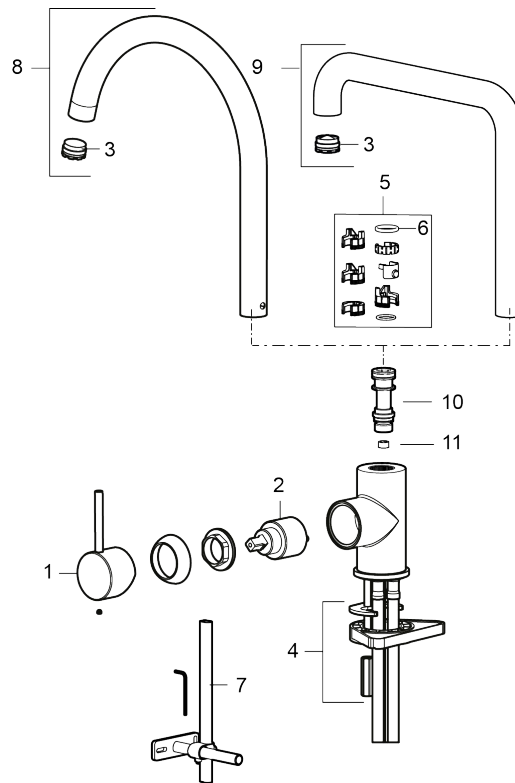

PRODUCT DESCRIPTION

INXX II soft kitchen mixer

Article number:
272101.12LD3

RSK: 8312090

Sparepartlist

NO.	ART NO.	RSK	DESCRIPTION
1	409700.AE	8394069	Lever, complete, chrome
1	409700.12AE	8394070	Lever, complete, matte black
1	409700.22AE	8394071	Lever, complete, matte white
1	409700.44AE	8394072	Lever, complete, matte grey
1	409700.60AE	8394073	Lever, complete, polished brass PVD
1	409700.62AE	8394074	Lever, complete, brushed brass PVD
1	409700.76AE	8394075	Lever, complete, brushed nickel
2	409702.AE	8437059	Ceramic cartridge
3	S600230		Aerator M21,5 ext., Z
4	S600055		Fastening details
5	209565.AE		Limitation segment
6	708843.AE	8295357	O-ring (15,54 x 2,62), 2 pcs
7	S600308	8387263	Stabilizer kit
8	409712.AE	8441027	Swivel spout, chrome
8	409712.12AE	8441028	Swivel spout, matte black