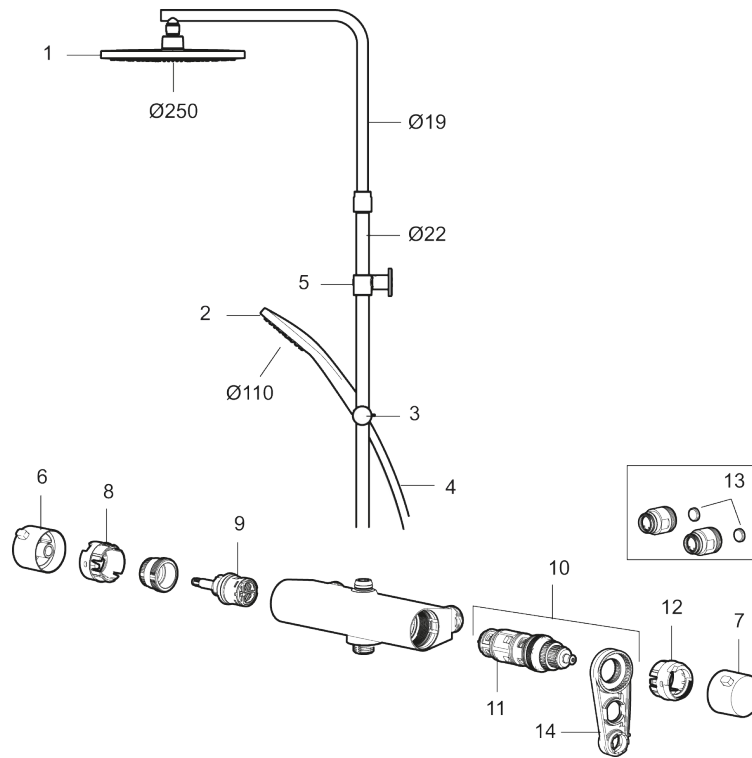

Article number: 341900.LD6 **RSK:** 8283464 **Flow 3 bar:** 6.0 l/m

Description: Chrome, 150 c/c, incl. 2 x cover plates, LEED/BREEAM compliant

Consist of:

MORA LYNX thermostatic mixer:

- Pressure balanced thermostatic mixer
- With reversible headwork
- Temperature handle with safety stop at 38°C
- With Eco-function
- Lead Free material
- Approved non-return valves, EN-Standard EN1717

MORA LYNX Shower System:

- Shower hose in metal, PVC- and BPA-free
- With Easy-Clean anti-limescale system
- Wall bracket freely adjustable in height, 700–1000 from connection and 50–100 mm from wall, 2x20 mm spacers included, with sealing, hidden pipe joint

Article number: 341900.LD6 RSK: 8283464

Sparepartlist

NO.	ART NO.	RSK	DESCRIPTION
1	S600196	8237572	Shower head, 250 mm
1	S600196.12	8237573	Matte black
2	S600238	8233065	
2	S600238.12	8233100	
3	S600246	8239619	Slider, chrome
3	S600246.12	8239664	Slider, matte black
4	S600109	8252036	Shower hose 1750 mm, chrome
4	S600109.LD		Shower hose 1750 mm, chrome, LEED/BREEAM compliant
4	S600109.12	8236624	Shower hose 1750 mm, matte black
4	S600109.12LD		Shower hose 1750 mm, matte black, LEED/BREEAM compliant
5	S600094	8221921	Wall bracket, chrome
5	S600094.12	8221922	Wall bracket, Matte black
6	S600237	8397026	

NO.	ART NO.	RSK	DESCRIPTION
6	S600237.12	8397027	
7	S600236	8397024	
7	S600236.12	8397025	
8	S600022	8439704	Stop ring, reversible
9	S600020	8441462	Reversible headwork shower mixer 12 l/min, with service tool
9	S600269	8387232	Reversible headwork shower mixer 12 l/min
10	S600084	8439709	Thermostatic cartridge, complete, incl. service tool
11	S600271	8397030	Thermostatic cartridge, complete, without service tool
12	S600023	8439703	Stop ring
13	409359.AA	8345172	Filter kit for connecting links, retail packed
14	S600298	3870203	Service tool