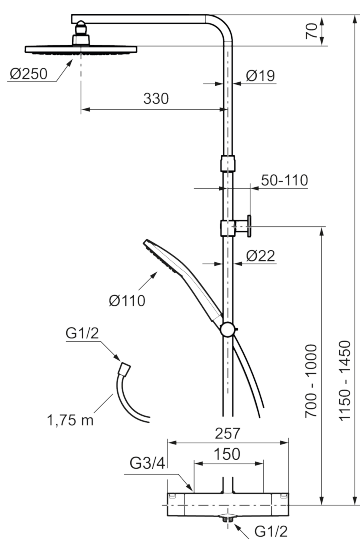

LYNX shower system kit

Everyday luxury is the driving force behind the LYNX shower system kit, which offers the ease of a handheld shower and a seductive overhead experience in one package. It is available in chrome or matte black.

Article number: 341900.LD6 **RSK:** 8283464 **Flow 3 bar:** 6.0 l/m

Description: Chrome, 150 c/c, incl. 2 x cover plates, LEED/BREEAM compliant

Consist of:

MORA LYNX thermostatic mixer:

- Pressure balanced thermostatic mixer
- With reversible headwork
- Temperature handle with safety stop at 38°C
- With Eco-function
- Lead Free material
- Approved non-return valves, EN-Standard EN1717

MORA LYNX Shower System:

- Shower hose in metal, PVC- and BPA-free
- With Easy-Clean anti-limescale system
- Wall bracket freely adjustable in height, 700–1000 from connection and 50–100 mm from wall, 2x20 mm spacers included, with sealing, hidden pipe joint