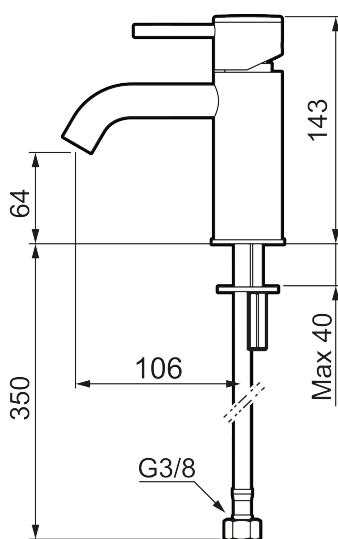

INXX II soft, small basin mixer

INXX II basin mixers are available in three different heights, including small which is suitable for small basins. With its durable matt grey finish and essential design, the INXX II soft enhances the feeling of comfort, quality and elegance in your bathroom. The mixer has been tested and approved according to current building regulations and is energy-efficient, which means it reduces water and energy use without compromising on comfort. A push down-waste in a matching colour is available as an accessory.

Article number: 273001.44CA **RSK:** 8278255 **Flow 3 bar:** 4.5 l/m
Description: Matte grey

Unique characteristics

Backflow protection unit type **AA**

- Ceramic cartridge
- Adjustable flow control and temperature limiter
- Soft PEX® hoses with 3/8" connecting nut (stainless steel braided)
- Hole diameter Ø34-37 mm