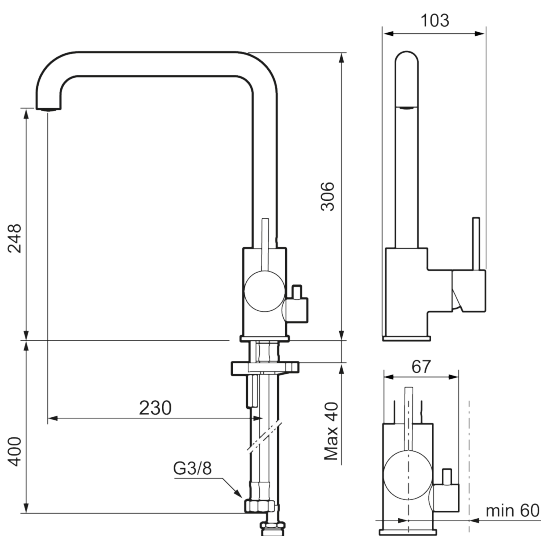

INXX II sharp kitchen mixer

Article number: 272071.12LD3 RSK: 8312096 Flow 3 bar: 3.8 l/m

Description: Matte black, LEED/BREEAM compliant

- Ceramic cartridge
- Adjustable flow control and temperature limiter
- Soft PEX[®] hoses with 3/8" connecting nut (stainless steel braided)
- Swivel spout, limitation part for 60°, 85°, 110° or 360° included
- With dish washer valve CW, not adjustable to HW
- Hole diameter Ø34-37 mm

Unique characteristics

Backflow protection unit type **AA**

PRODUCT DESCRIPTION

INXX II sharp kitchen mixer

Article number:
272071.12LD3

RSK: 8312096

Sparepartlist

NO.	ART NO.	RSK	DESCRIPTION
1	409700.AE	8394069	Lever, complete, chrome
1	409700.12AE	8394070	Lever, complete, matte black
1	409700.22AE	8394071	Lever, complete, matte white
1	409700.44AE	8394072	Lever, complete, matte grey
1	409700.60AE	8394073	Lever, complete, polished brass PVD
1	409700.62AE	8394074	Lever, complete, brushed brass PVD
1	409700.76AE	8394075	Lever, complete, brushed nickel
2	409702.AE	8437059	Ceramic cartridge
3	S600230		Aerator M21,5 ext., Z
4	S600055		Fastening details
5	209565.AE		Limitation segment
6	708843.AE	8295357	O-ring (15,54 x 2,62), 2 pcs
7	S600308	8387263	Stabilizer kit
8	409707.AE	8394082	Ceramic cartridge for dish washer connection
9	409712.AE	8441027	Swivel spout, chrome