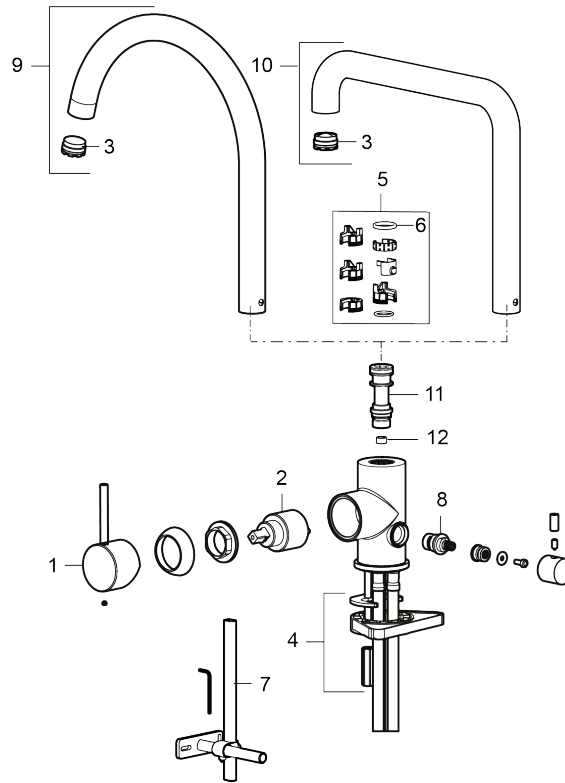

PRODUCT DESCRIPTION

INXX II sharp kitchen mixer

Article number:
272071.12LD3

RSK: 8312096

Sparepartlist

NO.	ART NO.	RSK	DESCRIPTION
1	409700.AE	8394069	Lever, complete, chrome
1	409700.12AE	8394070	Lever, complete, matte black
1	409700.22AE	8394071	Lever, complete, matte white
1	409700.44AE	8394072	Lever, complete, matte grey
1	409700.60AE	8394073	Lever, complete, polished brass PVD
1	409700.62AE	8394074	Lever, complete, brushed brass PVD
1	409700.76AE	8394075	Lever, complete, brushed nickel
2	409702.AE	8437059	Ceramic cartridge
3	S600230		Aerator M21,5 ext., Z
4	S600055		Fastening details
5	209565.AE		Limitation segment
6	708843.AE	8295357	O-ring (15,54 x 2,62), 2 pcs
7	S600308	8387263	Stabilizer kit
8	409707.AE	8394082	Ceramic cartridge for dish washer connection
9	409712.AE	8441027	Swivel spout, chrome