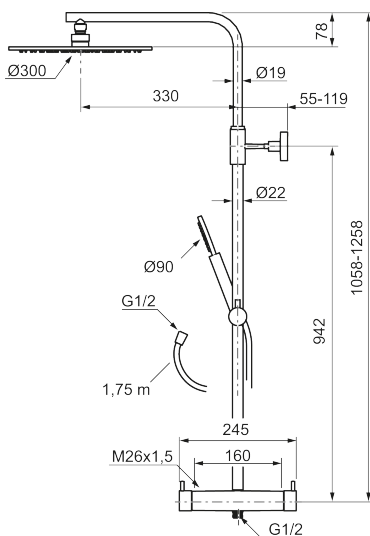

Consist of:

MORA INXX II thermostatic mixer:

- Pressure balanced thermostatic mixer
- With reversible headwork
- Temperature handle with safety stop at 38°C
- With Eco-function
- Approved non-return valves, EN-Standard EN1717

MORA INXX II Shower System:

- Shower hose in metal, PVC- and BPA-free
- With Easy-Clean anti-limescale system
- Adjustable height
- Hand shower 7,5 l/min, shower head 11,3 l/min