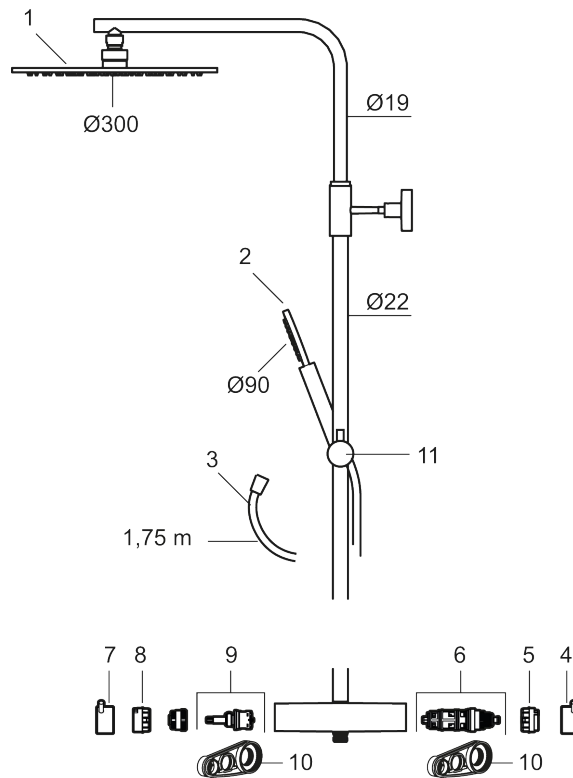

PRODUCT DESCRIPTION

INXX II shower system kit

With its durable chrome finish the INXX II combines classic design with high performance, constant temperature, outstanding comfort and effective scald protection. The overhead shower has a large, slim shower head that looks great in bathrooms with a strong character and striking shapes, as well as in classic bathrooms designed for rest and relaxation. The mixer has been tested and approved according to current building regulations and is energy-efficient, which means it reduces water and energy use without compromising on comfort. The INXX II collection offers a world-class water experience.

About the collection

INXX II is an elegant, timeless collection in a palette of carefully selected colours. Offering a combination of high quality, sober design and outstanding comfort, this is the ultimate collection.

Article number: 271800

RSK: 8283083

Sparepartlist

NO.	ART NO.	RSK	DESCRIPTION
1	130348	8237489	Shower head 300 mm, chrome
1	130348.12	8237490	Shower head 300 mm, matte black
1	130348.22	8237491	Shower head 300 mm, matte white