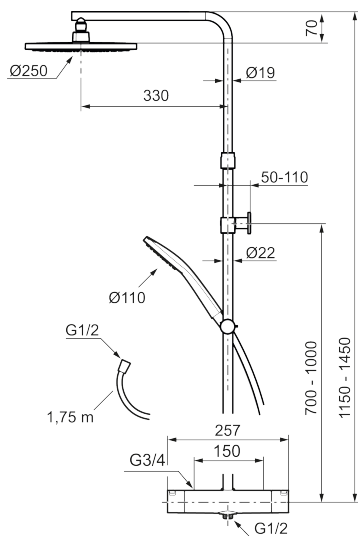

LYNX shower system kit

Everyday luxury is the driving force behind the LYNX shower system kit, which offers the ease of a handheld shower and a seductive overhead experience in one package. It is available in chrome or matte black.

Article number: 341900.12 **RSK:** 8283463 **Flow 3 bar:** 7.6 l/m

Description: Matte black, 150 c/c, incl. 2 x cover plates

Consist of:

MORA LYNX thermostatic mixer:

- Pressure balanced thermostatic mixer
- With reversible headwork
- Temperature handle with safety stop at 38°C
- With Eco-function
- Lead Free material
- Approved non-return valves, EN-Standard EN1717

MORA LYNX Shower System:

- Shower hose in metal, PVC- and BPA-free
- With Easy-Clean anti-limescale system
- Wall bracket freely adjustable in height, 700–1000 from connection and 50–100 mm from wall, 2x20 mm spacers included, with sealing, hidden pipe joint