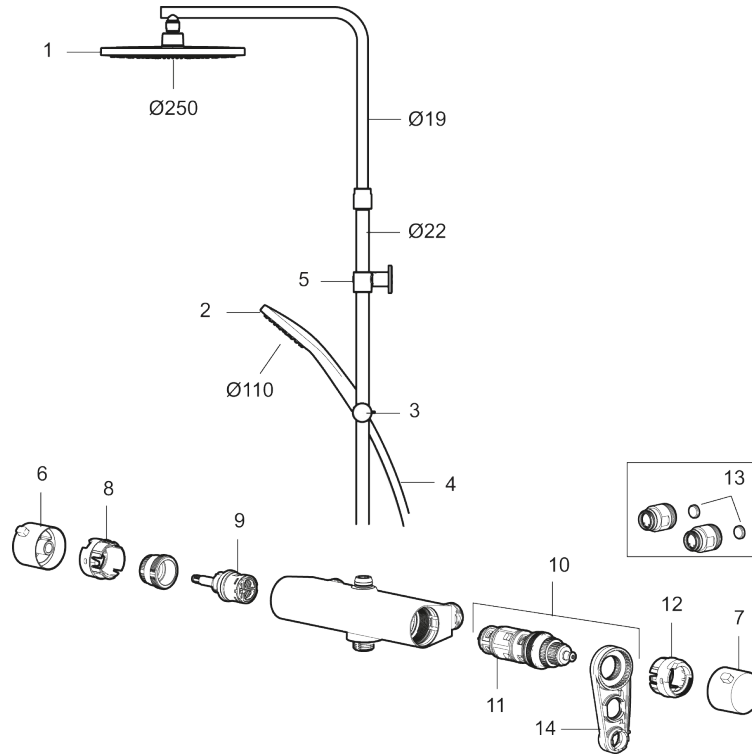

Article number: 341900.12 **RSK:** 8283463 **Flow 3 bar:** 7.6 l/m

Description: Matte black, 150 c/c, incl. 2 x cover plates

Consist of:

MORA LYNX thermostatic mixer:

- Pressure balanced thermostatic mixer
- With reversible headwork
- Temperature handle with safety stop at 38°C
- With Eco-function
- Lead Free material
- Approved non-return valves, EN-Standard EN1717

MORA LYNX Shower System:

- Shower hose in metal, PVC- and BPA-free
- With Easy-Clean anti-limescale system
- Wall bracket freely adjustable in height, 700–1000 from connection and 50–100 mm from wall, 2x20 mm spacers included, with sealing, hidden pipe joint

Article number: 341900.12 RSK: 8283463

Sparepartlist

NO.	ART NO.	RSK	DESCRIPTION
1	S600196	8237572	Shower head, 250 mm
1	S600196.12	8237573	Matte black
2	S600238	8233065	
2	S600238.12	8233100	
3	S600246	8239619	Slider, chrome
3	S600246.12	8239664	Slider, matte black
4	S600109	8252036	Shower hose 1750 mm, chrome
4	S600109.LD		Shower hose 1750 mm, chrome, LEED/BREEAM compliant
4	S600109.12	8236624	Shower hose 1750 mm, matte black
4	S600109.12LD		Shower hose 1750 mm, matte black, LEED/BREEAM compliant
5	S600094	8221921	Wall bracket, chrome
5	S600094.12	8221922	Wall bracket, Matte black
6	S600237	8397026	

NO.	ART NO.	RSK	DESCRIPTION
6	S600237.12	8397027	
7	S600236	8397024	
7	S600236.12	8397025	
8	S600022	8439704	Stop ring, reversible
9	S600020	8441462	Reversible headwork shower mixer 12 l/min, with service tool
9	S600269	8387232	Reversible headwork shower mixer 12 l/min
10	S600084	8439709	Thermostatic cartridge, complete, incl. service tool
11	S600271	8397030	Thermostatic cartridge, complete, without service tool
12	S600023	8439703	Stop ring
13	409359.AA	8345172	Filter kit for connecting links, retail packed
14	S600298	3870203	Service tool