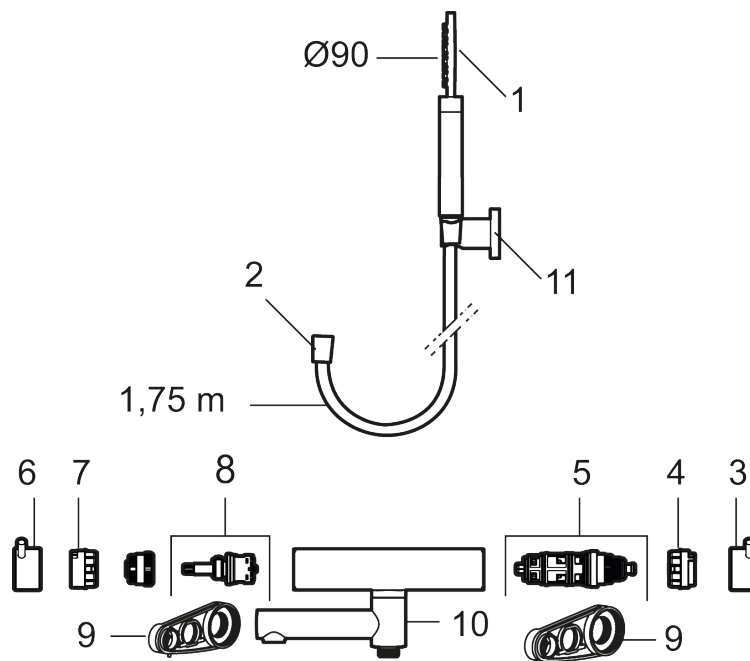

PRODUCT DESCRIPTION

INXX II bath mixer

With its durable chrome finish and hand shower with a large, round nozzle, makes this mixer looks great and gives a truly relaxing baths. The INXX II collection offers a world-class water experience with constant temperature, high comfort and effective scald protection. The mixer has been tested and approved according to current building regulations and is energy-efficient, which means it reduces water and energy use without compromising on comfort.

About the collection

INXX II is an elegant, timeless collection in a palette of carefully selected colours. Offering a combination of high quality, sober design and outstanding comfort, this is the ultimate collection.

Article number: 270050

RSK: 8245098

Sparepartlist

NO.	ART NO.	RSK	DESCRIPTION
1	S600290	8233191	Hand shower, chrome
1	S600290.12	8233192	Hand shower, matte black
1	S600290.60	8233193	Hand shower, polished brass PVD
1	S600290.62	8233194	Hand shower, brused brass PVD
2	S600109	8252036	Shower hose, chrome
2	S600109.12	8236624	Shower hose in metal, 1750 mm, matte black
2	S600109.60	8236627	Shower hose in metal, 1750 mm, polished brass PVD