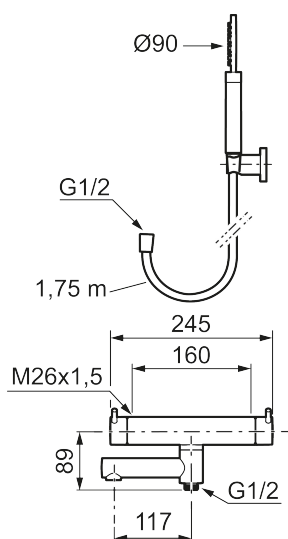

Article number: 270050 RSK: 8245098 Flow 3 bar: 7.6 l/m

Description: Chrome, 160 c/c

Unique characteristics

Backflow protection unit type **EB**

- With hand shower, holder and hose in metal, PVC- and BPA-free inner hose
- Swivel spout with built-in diverter
- Temperature- and pressure-balanced shower mixer that reacts quickly to changes and maintains an even water temperature
- Temperature handle with safety stop at 38°C
- Water-saving eco function on the flow control knob
- Approved non-return valves, EN-Standard EN1717

NO.	ART NO.	RSK	DESCRIPTION
2	S600109.62	8236628	Shower hose in metal, 1750 mm, brused brass PVD
3	409710.AE	8218902	Temperature handle, chrome
3	409710.12AE	8218903	Temperature handle, matte black
3	409710.60AE	8218906	Temperature handle, polished brass PVD
3	409710.62AE	8218907	Temperature handle, brused brass PVD
4	S600023	8439703	Stop ring
5	S600019	8439702	Thermostatic cartridge, complete, with service tool
6	409711.AE	8218901	Temperature handle, chrome
6	409711.12AE	8218908	Temperature handle, matte black
6	409711.60AE	8218911	Temperature handle, polished brass PVD
6	409711.62AE	8218912	Temperature handle, brused brass PVD
7	S600024	8439705	Stop ring
8	S600021	8441463	Reversible headwork 22 l/min, with service tool
8	S600270	8387233	Reversible headwork 22 l/min
9	S600298	3870203	Service tool
10	S600161	8440630	Swivel spout, for coversion of shower mixer to bath/shower mixer, chrome
10	S600161.12	8440631	Swivel spout, for coversion of shower mixer to bath/shower mixer, matte black
10	S600161.60	8440634	Swivel spout, for coversion of shower mixer to bath/shower mixer, polished brass PVD
10	S600161.62	8440635	Swivel spout, for coversion of shower mixer to bath/shower mixer, brushed brass PVD