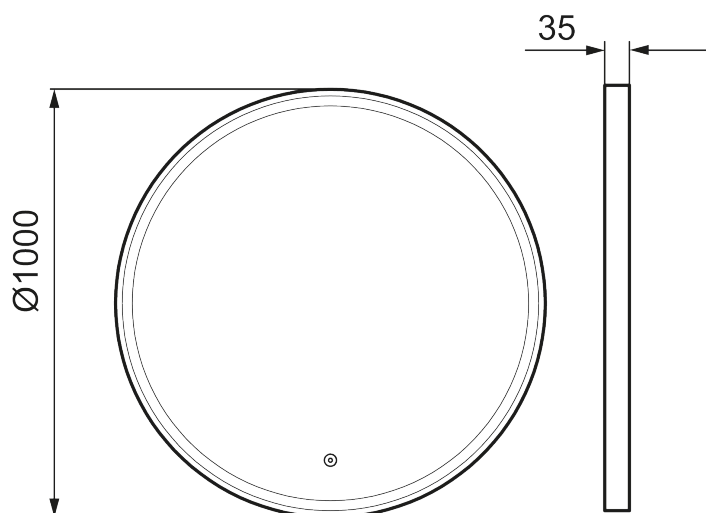

Unique characteristics

MORA SOLO I, mirror

Encased in an attractive metal frame in matt black aluminium, with an inner LED band, Solo I gives a dynamic atmosphere to an interior. Its mirror is anti-fog for ease of use, allowing the simplicity of the design to always remain in focus.

About the collection

An attractive framed design, with touch-operated backlighting in a versatile mirror package that's easy to style into any space.

Article number: 953099.12 **RSK:** 8879838

Description: Ø1000 mm

- Black aluminium frame
- Energy efficient LED lighting
- Copper-free glass with safety film
- Steam free with heated demister pad
- Touch operated on/off
- Light temperature 6400 K
- IP 44 certified, third party CE certified
- Mounting distance from wall: 35 mm