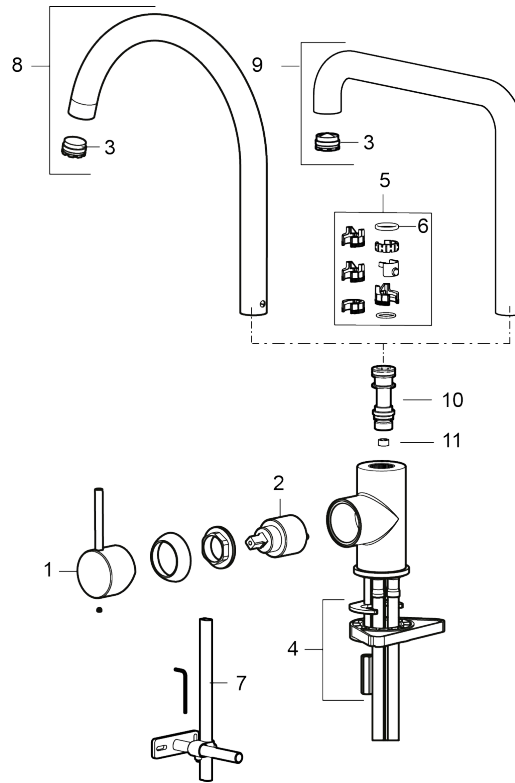

PRODUCT DESCRIPTION

INXX II sharp kitchen mixer

Article number:
272051.12LD3

RSK: 8312094

Sparepartlist

NO.	ART NO.	RSK	DESCRIPTION
1	409700.AE	8394069	Lever, complete, chrome
1	409700.12AE	8394070	Lever, complete, matte black
1	409700.22AE	8394071	Lever, complete, matte white
1	409700.44AE	8394072	Lever, complete, matte grey
1	409700.60AE	8394073	Lever, complete, polished brass PVD
1	409700.62AE	8394074	Lever, complete, brushed brass PVD
1	409700.76AE	8394075	Lever, complete, brushed nickel
2	409702.AE	8437059	Ceramic cartridge
3	S600230		Aerator M21,5 ext., Z
4	S600055		Fastening details
5	209565.AE		Limitation segment
6	708843.AE	8295357	O-ring (15,54 x 2,62), 2 pcs
7	S600308	8387263	Stabilizer kit
8	409712.AE	8441027	Swivel spout, chrome
8	409712.12AE	8441028	Swivel spout, matte black