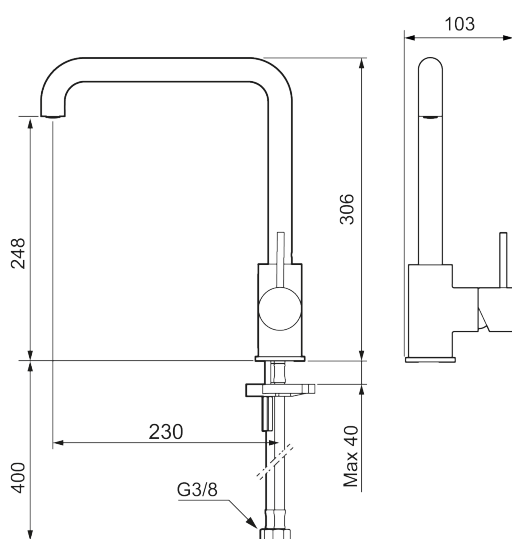

## INXX II sharp kitchen mixer

Article number: 272051.12LD3      RSK: 8312094      Flow 3 bar: 3.8 l/m

Description: Matte black, LEED/BREEAM compliant

- Ceramic cartridge
- Adjustable flow control and temperature limiter
- Soft PEX<sup>®</sup> hoses with 3/8" connecting nut (stainless steel braided)
- Swivel spout, limitation part for 60°, 85°, 110° or 360° included
- Hole diameter Ø34-37 mm

### Unique characteristics

Backflow protection unit type **AA**

PRODUCT DESCRIPTION

INXX II sharp kitchen mixer

Article number:  
272051.12LD3

RSK: 8312094

Sparepartlist

NO.	ART NO.	RSK	DESCRIPTION
1	409700.AE	8394069	Lever, complete, chrome
1	409700.12AE	8394070	Lever, complete, matte black
1	409700.22AE	8394071	Lever, complete, matte white
1	409700.44AE	8394072	Lever, complete, matte grey
1	409700.60AE	8394073	Lever, complete, polished brass PVD
1	409700.62AE	8394074	Lever, complete, brushed brass PVD
1	409700.76AE	8394075	Lever, complete, brushed nickel
2	409702.AE	8437059	Ceramic cartridge
3	S600230		Aerator M21,5 ext., Z
4	S600055		Fastening details
5	209565.AE		Limitation segment
6	708843.AE	8295357	O-ring (15,54 x 2,62), 2 pcs
7	S600308	8387263	Stabilizer kit
8	409712.AE	8441027	Swivel spout, chrome
8	409712.12AE	8441028	Swivel spout, matte black