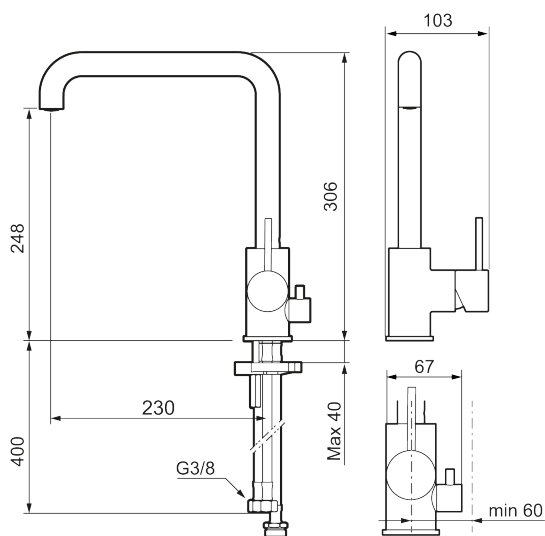

INXX II sharp kitchen mixer

Article number: 272071.LD3 **RSK:** 8312095 **Flow 3 bar:** 3.8 l/m

Description: Chrome, LEED/BREEAM compliant

- Ceramic cartridge
- Adjustable flow control and temperature limiter
- Soft PEX[®] hoses with 3/8" connecting nut (stainless steel braided)
- Swivel spout, limitation part for 60°, 85°, 110° or 360° included
- With dish washer valve CW, not adjustable to HW
- Hole diameter Ø34-37 mm

Unique characteristics

Backflow protection unit type **AA**

PRODUCT DESCRIPTION

INXX II sharp kitchen mixer

Article number: 272071.LD3

RSK: 8312095

Sparepartlist

NO.	ART NO.	RSK	DESCRIPTION
1	409700.AE	8394069	Lever, complete, chrome
1	409700.12AE	8394070	Lever, complete, matte black
1	409700.22AE	8394071	Lever, complete, matte white
1	409700.44AE	8394072	Lever, complete, matte grey
1	409700.60AE	8394073	Lever, complete, polished brass PVD
1	409700.62AE	8394074	Lever, complete, brushed brass PVD
1	409700.76AE	8394075	Lever, complete, brushed nickel
2	409702.AE	8437059	Ceramic cartridge
3	S600230		Aerator M21,5 ext., Z
4	S600055		Fastening details
5	209565.AE		Limitation segment
6	708843.AE	8295357	O-ring (15,54 x 2,62), 2 pcs
7	S600308	8387263	Stabilizer kit
8	409707.AE	8394082	Ceramic cartridge for dish washer connection
9	409712.AE	8441027	Swivel spout, chrome