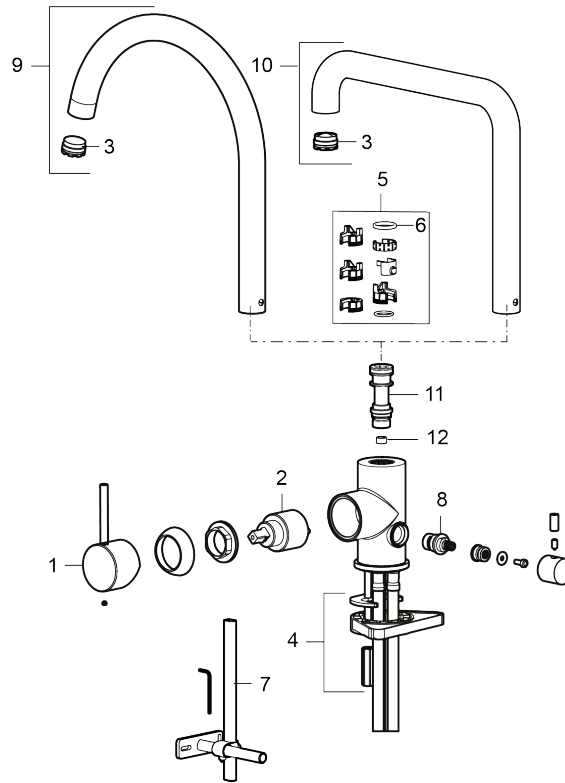

PRODUCT DESCRIPTION

INXX II sharp kitchen mixer

Article number: 272071.LD3

RSK: 8312095

Sparepartlist

NO.	ART NO.	RSK	DESCRIPTION
1	409700.AE	8394069	Lever, complete, chrome
1	409700.12AE	8394070	Lever, complete, matte black
1	409700.22AE	8394071	Lever, complete, matte white
1	409700.44AE	8394072	Lever, complete, matte grey
1	409700.60AE	8394073	Lever, complete, polished brass PVD
1	409700.62AE	8394074	Lever, complete, brushed brass PVD
1	409700.76AE	8394075	Lever, complete, brushed nickel
2	409702.AE	8437059	Ceramic cartridge
3	S600230		Aerator M21,5 ext., Z
4	S600055		Fastening details
5	209565.AE		Limitation segment
6	708843.AE	8295357	O-ring (15,54 x 2,62), 2 pcs
7	S600308	8387263	Stabilizer kit
8	409707.AE	8394082	Ceramic cartridge for dish washer connection
9	409712.AE	8441027	Swivel spout, chrome