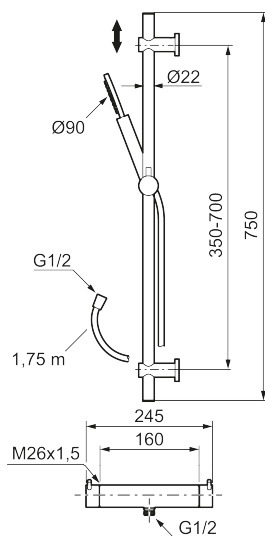

Article number: 271600.44 RSK: 8283080 Flow 3 bar: 7.3 l/m

Description: Matte grey, 160 c/c

Unique characteristics

Consist of:

MORA INXX II shower mixer:

- Pressure balanced thermostatic mixer
- Temperature handle with safety stop at 38°C
- With Eco-function
- Approved non-return valves, EN-Standard EN1717

MORA INXX II shower:

- Shower hose in metal, PVC- and BPA-free
- With adjustable wall brackets for usage of existing screw holes
- With Easy-Clean anti-limescale system
- Constant flow 7,5 l/min at 200–600 kPa

Article number: 271600.44

RSK: 8283080

Sparepartlist

NO.	ART NO.	RSK	DESCRIPTION
1	209575	8275496	Hand shower, chrome
1	209575.12	8275497	Hand shower, matte black
1	209575.22	8275498	Hand shower, matte white
1	209575.44	8275499	Hand shower, matte grey
1	209575.60	8275500	Hand shower, polished brass PVD