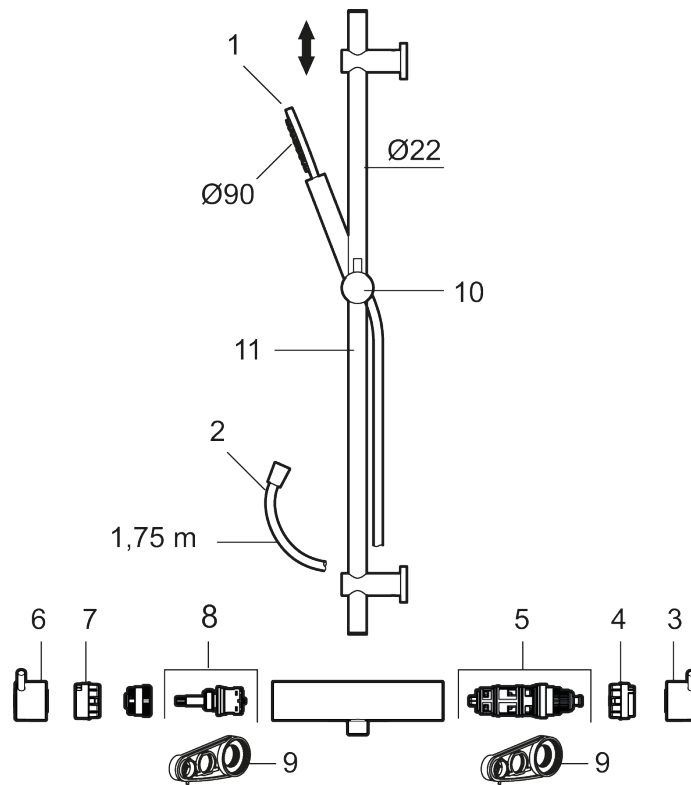

MORA INXX II shower:

- Shower hose in metal, PVC- and BPA-free
- With adjustable wall brackets for usage of existing screw holes
- With Easy-Clean anti-limescale system
- Constant flow 7,5 l/min at 200–600 kPa

Article number: 271600.44

RSK: 8283080

Sparepartlist

NO.	ART NO.	RSK	DESCRIPTION
1	209575	8275496	Hand shower, chrome
1	209575.12	8275497	Hand shower, matte black
1	209575.22	8275498	Hand shower, matte white
1	209575.44	8275499	Hand shower, matte grey
1	209575.60	8275500	Hand shower, polished brass PVD