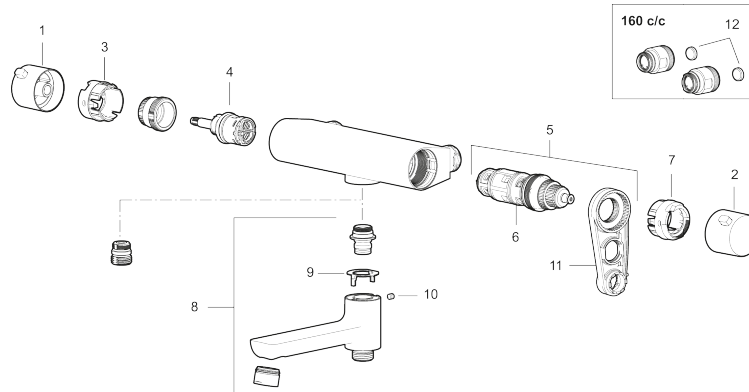

PRODUCT DESCRIPTION

LYNX bath mixer

The timeless and charismatic aesthetic of the LYNX bath mixer enhances any space with subtle detailing and next-level sustainable features in versatile chrome and matte black.

Article number: 340000.12

RSK: 8245074

Sparepartlist

NO.	ART NO.	RSK	DESCRIPTION
1	S600237	8397026	
1	S600237.12	8397027	
2	S600236	8397024	
2	S600236.12	8397025	
3	S600024	8439705	Stop ring
4	S600020	8441462	Reversible headwork shower mixer 12 l/min, with service tool
4	S600269	8387232	Reversible headwork shower mixer 12 l/min
4	S600021	8441463	Reversible headwork 22 l/min, with service tool
4	S600270	8387233	Reversible headwork 22 l/min
5	S600084	8439709	Thermostatic cartridge, complete, incl. service tool
6	S600271	8397030	Thermostatic cartridge, complete, without service tool
7	S600023	8439703	Stop ring
8	S600247	8441050	
8	S600247.12	8441051	
9	38521000	8295345	Stop ring
10	708655.AE	8295447	Locking screw
11	S600298	3870203	Service tool
12	409359.AA	8345172	Filter kit for connecting links, retail packed