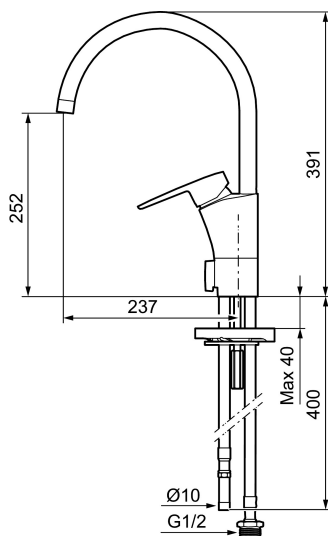

**Article number:** 242150 **RSK:** 8318197 **Flow 3 bar:** 7.9 l/m

**Description:** Chrome, connection flat end Ø10 mm

### Unique characteristics

Backflow protection unit type 

- ESS (energy saving system)
- Ceramic cartridge with soft closing function
- Adjustable flow control and temperature limiter
- Eco (energy and water saving aerator)
- Soft PEX® hoses with connection flat end Ø10 mm, (stainless steel braided)
- Swivel spout 60°, 85°, 110° or 360° (limitation part for 60° or 110° included)
- With dishwasher valve, switchable between cold and hot water. Pre-set on cold water
- Hole diameter Ø32-37 mm