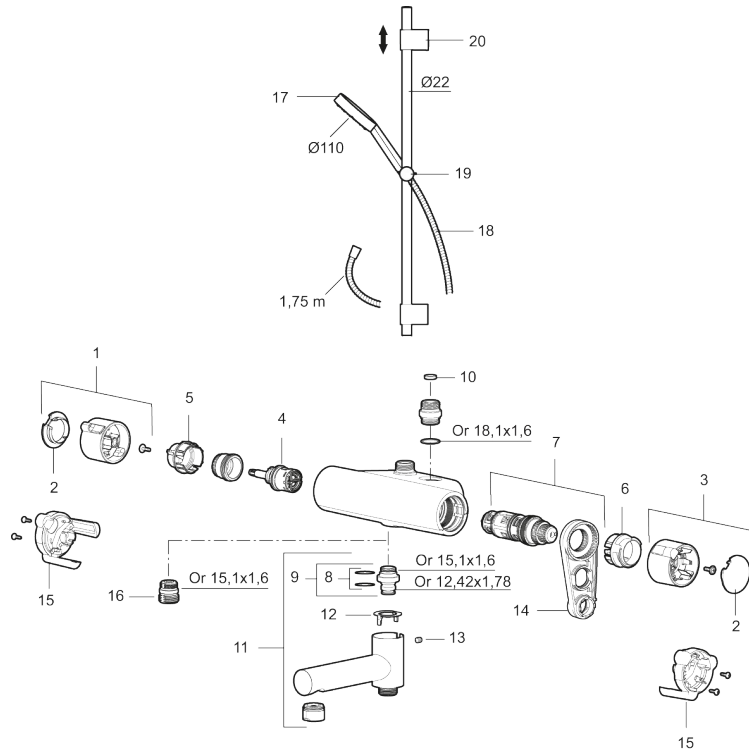

MORA MMIX II shower set (art.no. 331300):

- Shower hose in metal, PVC- and BPA-free
- With bracket for mounting on 40 c/c pipes
- With Easy-Clean anti-limescale system

Unique characteristics

Backflow protection unit type 

Article number: 334025.LD RSK: 8283441

Sparepartlist

NO.	ART NO.	RSK	DESCRIPTION
1	S600191	8397017	On/off handle, complete, chrome
2	S600192	8397019	End cover, chrome, 2 pcs
3	S600190	8397018	Temperature handle, complete, chrome
4	S600020	8441462	Reversible headwork shower mixer 12 l/min, with service tool
4	S600269	8387232	Reversible headwork shower mixer 12 l/min
4	S600021	8441463	Reversible headwork 22 l/min, with service tool
4	S600270	8387233	Reversible headwork 22 l/min
5	S600086	8439710	Stop ring, for one outlet (down or up)
6	S600087	8439711	Scalding protection ring, max 50°C
7	S600084	8439709	Thermostatic cartridge, complete, incl. service tool
7	S600271	8397030	Thermostatic cartridge, complete, without service tool
8	209519.AE	8938340	O-ring, for swivel spout
9	409366.AE		Nipple M18x1 with o-ring for bath mixer

NO.	ART NO.	RSK	DESCRIPTION
10	409359.AA	8345172	Filter kit for connecting links, retail packed
11	409356	8344853	Swivel spout, for conversion of shower mixer to bath/shower mixer, chrome
12	38521000	8295345	Stop ring
13	708655.AE	8295447	Locking screw
14	S600298	3870203	Service tool
15	S600193	8397020	Care-handle, black, 2 pcs
16	S600088	8439712	Nipple M18x1–G1/2 for shower mixer
17	S600195	8233058	Hand shower
18	S600109	8252036	Shower hose 1750 mm, chrome
18	S600109.LD		Shower hose 1750 mm, chrome, LEED/BREEAM compliant
19	S600246	8239619	Slider, chrome
20	S600266	8239702	Wall bracket, chrome, 2 pcs