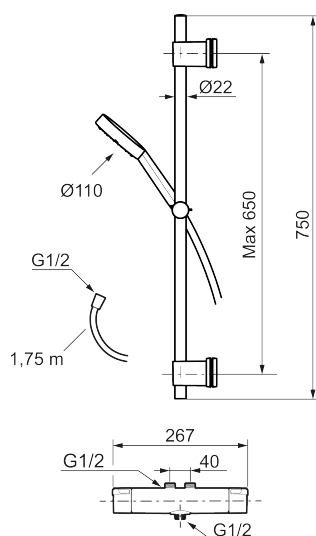

Article number: 334025.LD **RSK:** 8283441 **Flow 3 bar:** 6.0 l/m

Description: Chrome, 40 c/c, pipe connection up, LEED/BREEAM compliant

Consist of:

MORA MMIX II thermostatic mixer:

- Pressure balanced thermostatic mixer
- Temperature handle with safety stop at 38°C
- With Eco-function
- Lead Free material
- Approved non-return valves, EN-Standard EN1717
- Note! Not for Vaska

MORA MMIX II shower set (art.no. 331300):

- Shower hose in metal, PVC- and BPA-free
- With bracket for mounting on 40 c/c pipes
- With Easy-Clean anti-limescale system

Unique characteristics

Backflow protection unit type 

Article number: 334025.LD RSK: 8283441

Sparepartlist

NO.	ART NO.	RSK	DESCRIPTION
1	S600191	8397017	On/off handle, complete, chrome
2	S600192	8397019	End cover, chrome, 2 pcs
3	S600190	8397018	Temperature handle, complete, chrome
4	S600020	8441462	Reversible headwork shower mixer 12 l/min, with service tool
4	S600269	8387232	Reversible headwork shower mixer 12 l/min
4	S600021	8441463	Reversible headwork 22 l/min, with service tool
4	S600270	8387233	Reversible headwork 22 l/min
5	S600086	8439710	Stop ring, for one outlet (down or up)
6	S600087	8439711	Scalding protection ring, max 50°C
7	S600084	8439709	Thermostatic cartridge, complete, incl. service tool
7	S600271	8397030	Thermostatic cartridge, complete, without service tool
8	209519.AE	8938340	O-ring, for swivel spout
9	409366.AE		Nipple M18x1 with o-ring for bath mixer