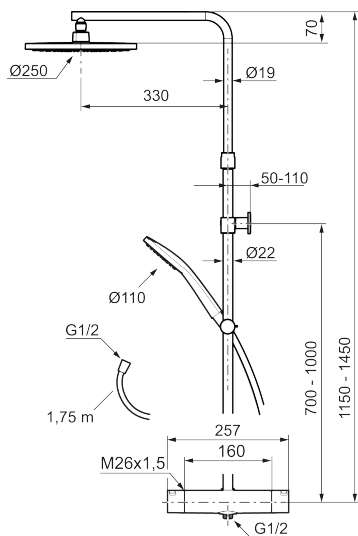

Unique characteristics

Backflow protection unit type **EB**