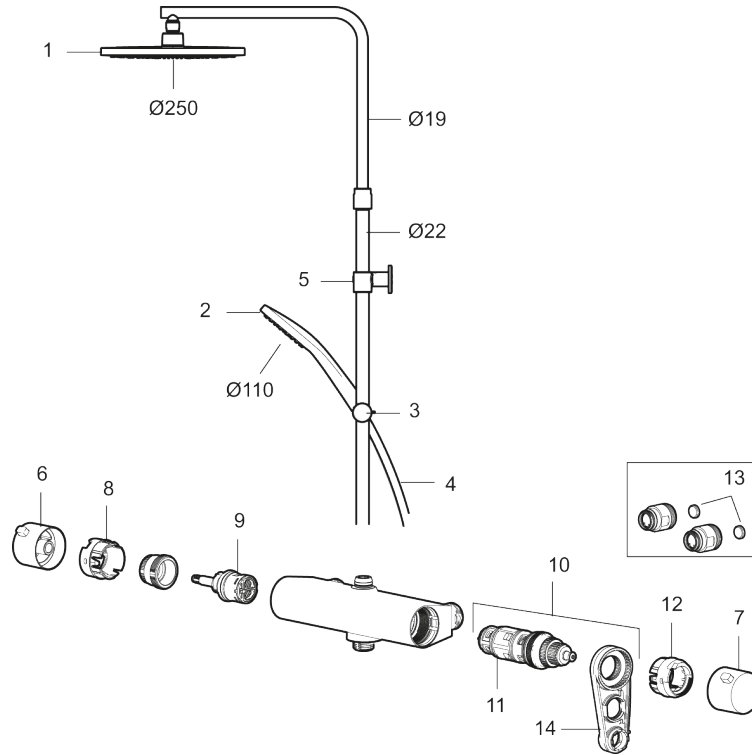

MORA LYNX Shower System:

- Shower hose in metal, PVC- and BPA-free
- With Easy-Clean anti-limescale system
- Wall bracket freely adjustable in height, 700–1000 from connection and 50–100 mm from wall, 2x20 mm spacers included, with sealing, hidden pipe joint

Article number: 341800.12 RSK: 8283454

Sparepartlist

NO.	ART NO.	RSK	DESCRIPTION
1	S600196	8237572	Shower head, 250 mm
1	S600196.12	8237573	Matte black
2	S600238	8233065	
2	S600238.12	8233100	
3	S600246	8239619	Slider, chrome
3	S600246.12	8239664	Slider, matte black
4	S600109	8252036	Shower hose 1750 mm, chrome
4	S600109.LD		Shower hose 1750 mm, chrome, LEED/BREEAM compliant
4	S600109.12	8236624	Shower hose 1750 mm, matte black
4	S600109.12LD		Shower hose 1750 mm, matte black, LEED/BREEAM compliant
5	S600094	8221921	Wall bracket, chrome
5	S600094.12	8221922	Wall bracket, Matte black
6	S600237	8397026	

NO.	ART NO.	RSK	DESCRIPTION
6	S600237.12	8397027	
7	S600236	8397024	
7	S600236.12	8397025	
8	S600022	8439704	Stop ring, reversible
9	S600020	8441462	Reversible headwork shower mixer 12 l/min, with service tool
9	S600269	8387232	Reversible headwork shower mixer 12 l/min
10	S600084	8439709	Thermostatic cartridge, complete, incl. service tool
11	S600271	8397030	Thermostatic cartridge, complete, without service tool
12	S600023	8439703	Stop ring
13	409359.AA	8345172	Filter kit for connecting links, retail packed
14	S600298	3870203	Service tool