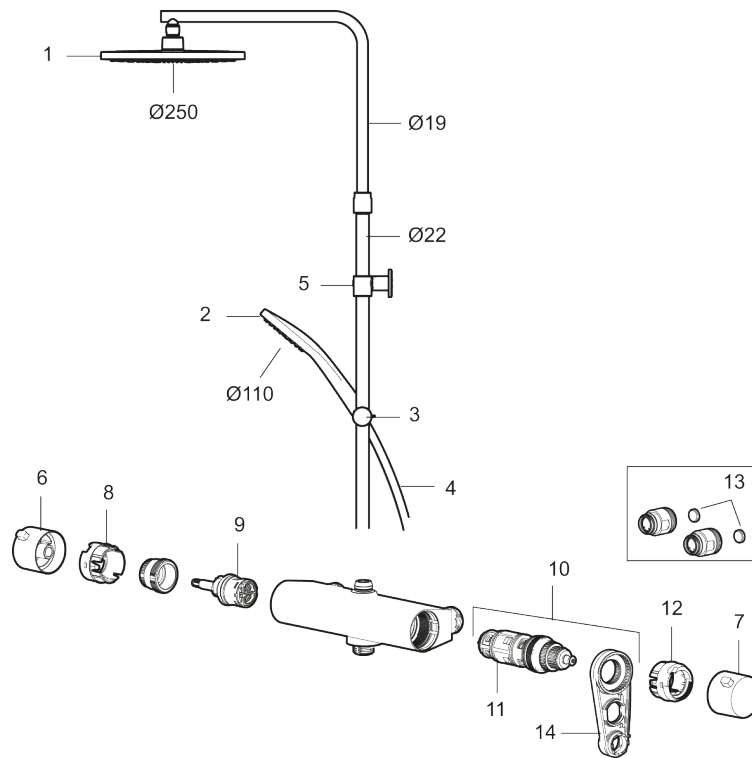

**Article number:** 341900.12LD6      **RSK:** 8283465      **Flow 3 bar:** 6.0 l/m

**Description:** Matte black, 150 c/c, incl. 2 x cover plates, LEED/BREEAM compliant

Consist of:

### MORA LYNX Shower System:

- Shower hose in metal, PVC- and BPA-free
- With Easy-Clean anti-limescale system
- Wall bracket freely adjustable in height, 700–1000 from connection and 50–100 mm from wall, 2x20 mm spacers included, with sealing, hidden pipe joint

## Sparepartlist

NO.	ART NO.	RSK	DESCRIPTION
1	S600196	8237572	Shower head, 250 mm
1	S600196.12	8237573	Matte black
2	S600238	8233065	
2	S600238.12	8233100	
3	S600246	8239619	Slider, chrome
3	S600246.12	8239664	Slider, matte black
4	S600109	8252036	Shower hose 1750 mm, chrome
4	S600109.LD		Shower hose 1750 mm, chrome, LEED/BREEAM compliant
4	S600109.12	8236624	Shower hose 1750 mm, matte black
4	S600109.12LD		Shower hose 1750 mm, matte black, LEED/BREEAM compliant
5	S600094	8221921	Wall bracket, chrome
5	S600094.12	8221922	Wall bracket, Matte black

NO.	ART NO.	RSK	DESCRIPTION
6	S600237	8397026	
6	S600237.12	8397027	
7	S600236	8397024	
7	S600236.12	8397025	
8	S600022	8439704	Stop ring, reversible
9	S600020	8441462	Reversible headwork shower mixer 12 l/min, with service tool
9	S600269	8387232	Reversible headwork shower mixer 12 l/min
10	S600084	8439709	Thermostatic cartridge, complete, incl. service tool
11	S600271	8397030	Thermostatic cartridge, complete, without service tool
12	S600023	8439703	Stop ring
13	409359.AA	8345172	Filter kit for connecting links, retail packed
14	S600298	3870203	Service tool