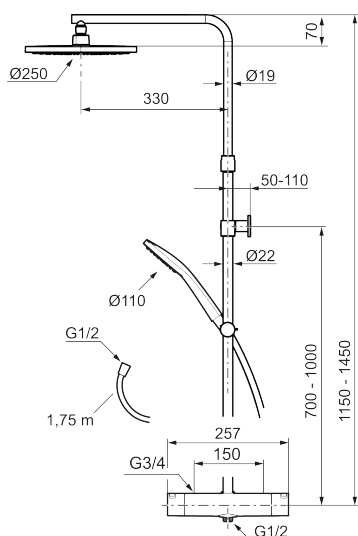

Unique characteristics

Backflow protection unit type **EB**