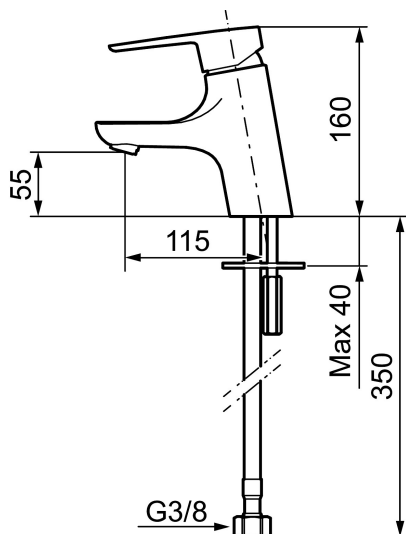

Unique characteristics

Backflow protection unit type 

MORA CERA B5 basin mixer

A bathroom is a place for relaxation, pleasure and recharging your batteries. So fill it with enjoyment. Save energy effortlessly, protect against fluctuations in water temperature, take an extra long shower with a clear conscience. Mora Cera puts quality time in your bathroom in countless ways.

Article number: 243001.CA RSK: 8344535 Flow 3 bar: 4.8 l/m

Description: Chrome

- ESS (energy saving system)
- Ceramic cartridge with soft closing function
- Adjustable flow control and temperature limiter
- Eco (energy and water saving constant flow aerator, 5 l/min at 200–600 kPa)
- Soft PEX[®] hoses with 3/8" connecting nut (stainless steel braided)
- Approved by the Rheumatism Association in Sweden
- Hole diameter Ø33,5-37 mm