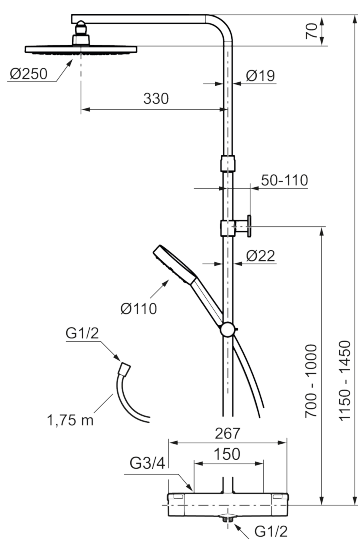

Article number: 331900.DB **Flow 3 bar:** 7.6 l/m

Description: Chrome, 150 c/c, incl. 2 x S-connectors G1/2-G3/4

Unique characteristics

Backflow protection unit type **EB**

Consist of:

MORA MMIX II thermostatic mixer:

- Pressure balanced thermostatic mixer
- With reversible headwork
- Temperature handle with safety stop at 38°C
- With Eco-function
- Lead Free material
- Approved non-return valves, EN-Standard EN1717

MORA MMIX II Shower System:

- Shower hose in metal, PVC- and BPA-free
- With Easy-Clean anti-limescale system
- Wall bracket freely adjustable in height, 700–1000 from connection and 50–100 mm from wall, 2x20 mm spacers included, with sealing, hidden pipe joint

NO.	ART NO.	RSK	DESCRIPTION
11	409359.AA	8345172	Filter kit for connecting links, retail packed
12	S600193	8397020	Care-handle, black, 2 pcs
13	S600298	3870203	Service tool
14	S600196	8237572	Shower head, 250 mm
15	S600195	8233058	Hand shower
16	S600094	8221921	Wall bracket, chrome
17	S600246	8239619	Slider, chrome
18	S600109	8252036	Shower hose, chrome