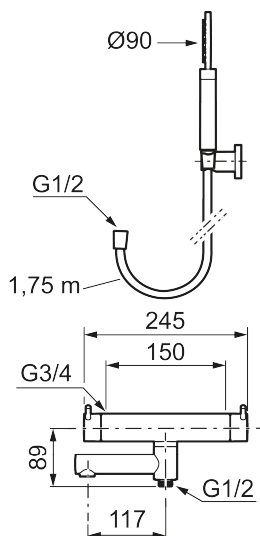

Article number: 270100.12 **RSK:** 8362160 **Flow 3 bar:** 20.0 l/m

Description: Matte black, 150 c/c

Unique characteristics

Backflow protection unit type **EB**

Replaced by 270150.12

- With hand shower, holder and hose in metal, PVC- and BPA-free
- Swivel spout with built-in diverter
- Pressure balanced thermostatic mixer
- Temperature handle with safety stop at 38°C
- With Eco-function
- Approved non-return valves, EN-Standard EN1717

Article number: 270100.12 RSK: 8362160

Sparepartlist

NO.	ART NO.	RSK	DESCRIPTION
1	209575	8275496	Hand shower, chrome
1	209575.12	8275497	Hand shower, matte black
1	209575.22	8275498	Hand shower, matte white
1	209575.44	8275499	Hand shower, matte grey
1	209575.60	8275500	Hand shower, polished brass PVD
1	209575.62	8275501	Hand shower, brused brass PVD
2	131170.AE	8251927	Shower hose in metal, 1750 mm, chrome