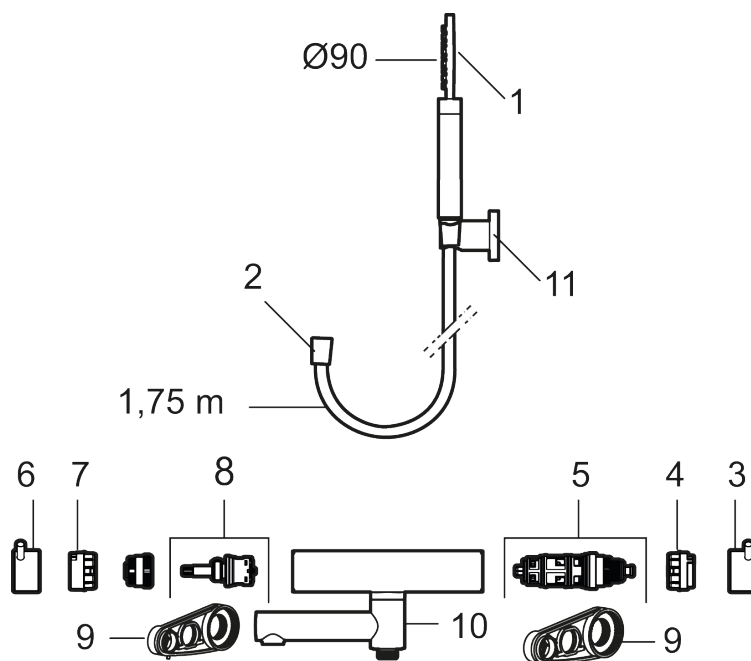

Article number: 270100.12 **RSK:** 8362160 **Flow 3 bar:** 20.0 l/m

Description: Matte black, 150 c/c

Unique characteristics

Backflow protection unit type **EB**

Replaced by 270150.12

- With hand shower, holder and hose in metal, PVC- and BPA-free
- Swivel spout with built-in diverter
- Pressure balanced thermostatic mixer
- Temperature handle with safety stop at 38°C
- With Eco-function
- Approved non-return valves, EN-Standard EN1717

Article number: 270100.12 RSK: 8362160

Sparepartlist

NO.	ART NO.	RSK	DESCRIPTION
1	209575	8275496	Hand shower, chrome
1	209575.12	8275497	Hand shower, matte black
1	209575.22	8275498	Hand shower, matte white
1	209575.44	8275499	Hand shower, matte grey
1	209575.60	8275500	Hand shower, polished brass PVD
1	209575.62	8275501	Hand shower, brused brass PVD
2	131170.AE	8251927	Shower hose in metal, 1750 mm, chrome