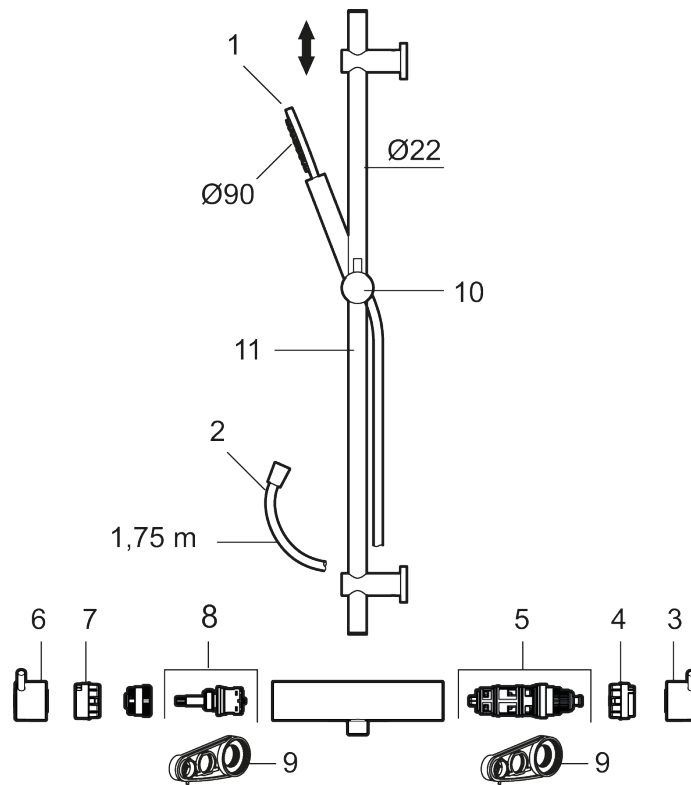

MORA INXX II shower:

- Shower hose in metal, PVC- and BPA-free
- With adjustable wall brackets for usage of existing screw holes
- With Easy-Clean anti-limescale system
- Eco (energy and water saving hand shower 8 l/min)

Article number: 271500.44

RSK: 8283074

Sparepartlist

NO.	ART NO.	RSK	DESCRIPTION
1	209575	8275496	Hand shower, chrome
1	209575.12	8275497	Hand shower, matte black
1	209575.22	8275498	Hand shower, matte white
1	209575.44	8275499	Hand shower, matte grey
1	209575.60	8275500	Hand shower, polished brass PVD