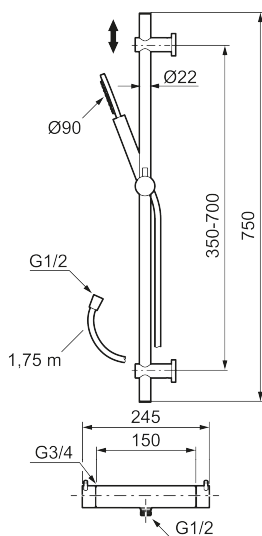

Article number: 271500.44 RSK: 8283074 Flow 3 bar: 7.3 l/m

Description: Matte grey, 150 c/c

Unique characteristics

MORA INXX II shower mixer:

- Pressure balanced thermostatic mixer
- Temperature handle with safety stop at 38°C
- With Eco-function
- Approved non-return valves, EN-Standard EN1717

MORA INXX II shower:

- Shower hose in metal, PVC- and BPA-free
- With adjustable wall brackets for usage of existing screw holes
- With Easy-Clean anti-limescale system
- Eco (energy and water saving hand shower 8 l/min)

Article number: 271500.44

RSK: 8283074

Sparepartlist

NO.	ART NO.	RSK	DESCRIPTION
1	209575	8275496	Hand shower, chrome
1	209575.12	8275497	Hand shower, matte black
1	209575.22	8275498	Hand shower, matte white
1	209575.44	8275499	Hand shower, matte grey
1	209575.60	8275500	Hand shower, polished brass PVD