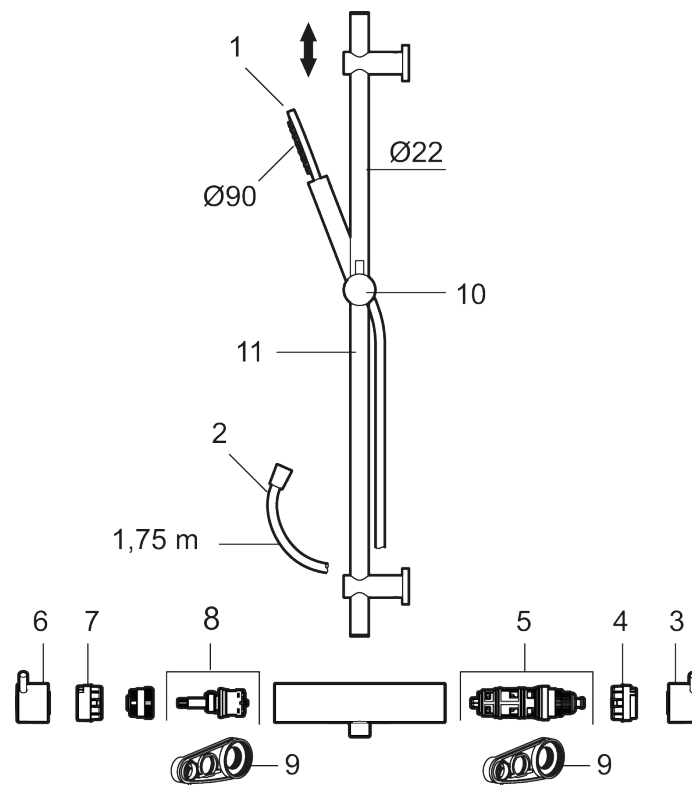

PRODUCT DESCRIPTION

INXX II shower kit

With its durable matt black finish the INXX II combines classic design with high performance, constant temperature, outstanding comfort and effective scald protection. The mixer has been tested and approved according to current building regulations and is energy-efficient, which means it reduces water and energy use without compromising on comfort. The INXX II collection offers a world-class water experience.

About the collection

INXX II is an elegant, timeless collection in a palette of carefully selected colours. Offering a combination of high quality, sober design and outstanding comfort, this is the ultimate collection.

Article number: 271600.12

RSK: 8283078

Sparepartlist

NO.	ART NO.	RSK	DESCRIPTION
1	209575	8275496	Hand shower, chrome
1	209575.12	8275497	Hand shower, matte black
1	209575.22	8275498	Hand shower, matte white
1	209575.44	8275499	Hand shower, matte grey
1	209575.60	8275500	Hand shower, polished brass PVD