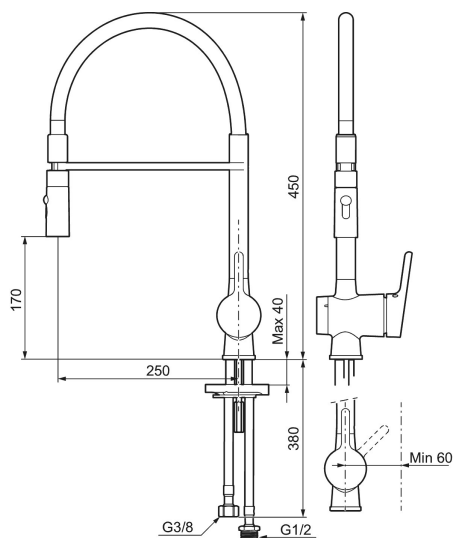

Unique characteristics

Backflow protection unit type

MORA ONE miniprofi kitchen mixer

Article number: 262091.0042

Description: Chrome, grey hose

- Nozzle with two spray patterns (normal and rinse)
- Ceramic cartridge with soft closing function
- Adjustable flow control and temperature limiter
- Eco (energy and water saving aerator)
- Swivel spout, limitation part for 60°, 85°, 110° or 360° included
- Soft PEX® hoses with 3/8" connecting nut (stainless steel braided)
- With dishwasher valve, switchable between cold and hot water. Pre-set on cold water
- Approved non-return valves, EN-Standard EN1717
- Hole diameter Ø34-37 mm