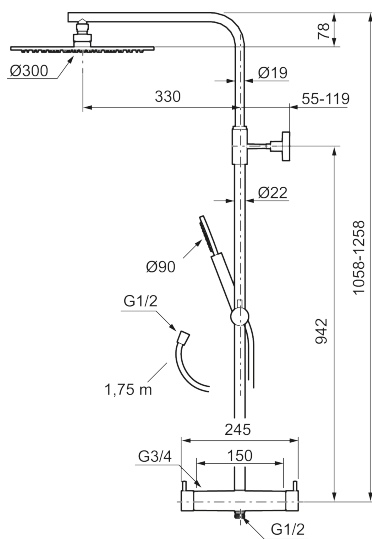

**Article number:** 271900.22 **RSK:** 8283091 **Flow 3 bar:** 11.3 l/m  
**Description:** Matte white, 150 c/c

Consist of:

**MORA INXX II thermostatic mixer:**

- Pressure balanced thermostatic mixer
- With reversible headwork
- Temperature handle with safety stop at 38°C
- With Eco-function
- Approved non-return valves, EN-Standard EN1717

**MORA INXX II Shower System:**

- Shower hose in metal, PVC- and BPA-free
- With Easy-Clean anti-limescale system
- Adjustable height
- Hand shower 7,5 l/min, shower head 11 l/min

PRODUCT DESCRIPTION

NO.	ART NO.	RSK	DESCRIPTION
11	S600186.62	8239633	Slider, brushed brass PVD