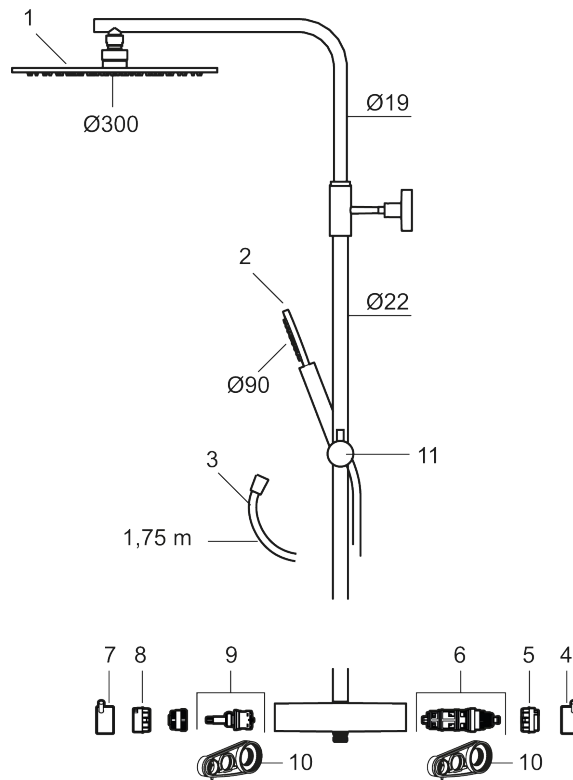

PRODUCT DESCRIPTION

INXX II shower system kit

With its durable matt white finish the INXX II combines classic design with high performance, constant temperature, outstanding comfort and effective scald protection. The overhead shower has a large, slim shower head that looks great in bathrooms with a strong character and striking shapes, as well as in classic bathrooms designed for rest and relaxation. The mixer has been tested and approved according to current building regulations and is energy-efficient, which means it reduces water and energy use without compromising on comfort. The INXX II collection offers a world-class water experience.

About the collection

INXX II is an elegant, timeless collection in a palette of carefully selected colours. Offering a combination of high quality, sober design and outstanding comfort, this is the ultimate collection.

Article number: 271900.22   RSK: 8283091

Sparepartlist

NO.	ART NO.	RSK	DESCRIPTION
1	130348	8237489	Shower head 300 mm, chrome
1	130348.12	8237490	Shower head 300 mm, matte black
1	130348.22	8237491	Shower head 300 mm, matte white