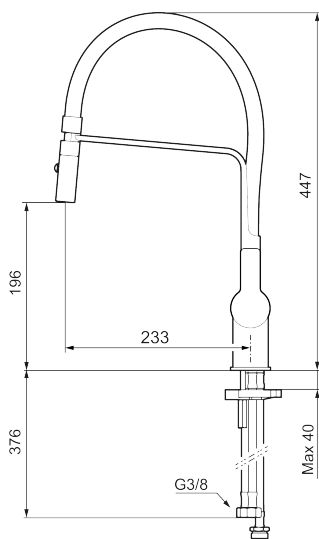

Article number: 344091.12 **RSK:** 8312218 **Flow 3 bar:** 6.0 l/m
Description: Matte black

Unique characteristics

- Nozzle with two spray patterns (normal and rinse)
- With dishwasher valve, switchable between cold and hot water. Pre-set on cold water
- Adjustable flow control and temperature limiter
- Swivel spout, limitation part for 60°, 85°, 110° or 360° included
- Soft PEX® hoses with 3/8" connecting nut (stainless steel braided)
- Hole diameter Ø34-37 mm
- Lead Free

Article number: 344091.12 RSK: 8312218

Sparepartlist

NO.	ART NO.	RSK	DESCRIPTION
1	409713.AE	8441034	Swivel spout, chrome
1	409713.12AE	8441035	Swivel spout, matte black
2	409712.AE	8441027	Swivel spout, chrome
2	409712.12AE	8441028	Swivel spout, matte black
3	S600244	8441048	Spout complete with nozzle, chrome
3	S600244.12	8441049	Spout complete with nozzle, Matte black
4	S600230		Aerator M21,5 ext., Z
5	S600245	8387257	Nozzle, chrome
5	S600245.12	8387258	Nozzle, Matte black

NO.	ART NO.	RSK	DESCRIPTION
6	209565.AE		Limitation segment
7	708843.AE	8295357	O-ring (15,54 x 2,62), 2 pcs
8	S600283		Spout nipple, complete
9	S600362		Flow regulator LD3 (pink)
9	S600363		Flow regulator for LD4 (green)
10	S600243	8387197	Lever, complete, chrome
10	S600243.12	8387198	Lever, complete, Matte black
11	S600240	8397022	Cover sleeve, chrome
11	S600240.12	8397023	Cover sleeve, Matte black
12	708301.AE	8345093	Ceramic cartridge
13	S600337	8346905	Ceramic cartridge for dishwasher, with service tool
13	S600316	8387265	Ceramic cartridge for dishwasher, without service tool
14	S600241	8387194	Handle for dish washer connection, chrome
14	S600241.12	8387195	Handle for dish washer connection, Matte black
15	S600055		Fastening details