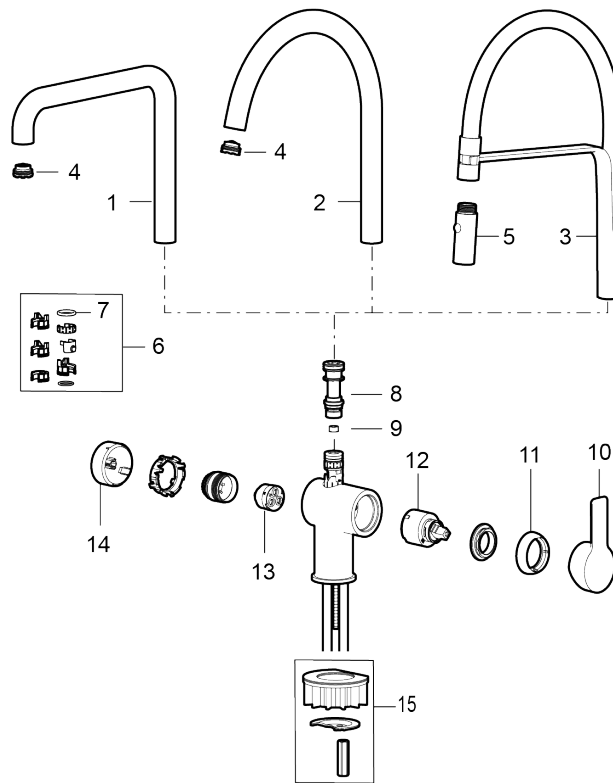

Article number: 344091.12 **RSK:** 8312218 **Flow 3 bar:** 6.0 l/m
Description: Matte black

Unique characteristics

- Nozzle with two spray patterns (normal and rinse)
- With dishwasher valve, switchable between cold and hot water. Pre-set on cold water
- Adjustable flow control and temperature limiter
- Swivel spout, limitation part for 60°, 85°, 110° or 360° included
- Soft PEX® hoses with 3/8" connecting nut (stainless steel braided)
- Hole diameter Ø34-37 mm
- Lead Free

Article number: 344091.12 RSK: 8312218

Sparepartlist

NO.	ART NO.	RSK	DESCRIPTION
1	409713.AE	8441034	Swivel spout, chrome
1	409713.12AE	8441035	Swivel spout, matte black
2	409712.AE	8441027	Swivel spout, chrome
2	409712.12AE	8441028	Swivel spout, matte black
3	S600244	8441048	Spout complete with nozzle, chrome
3	S600244.12	8441049	Spout complete with nozzle, Matte black
4	S600230		Aerator M21,5 ext., Z
5	S600245	8387257	Nozzle, chrome
5	S600245.12	8387258	Nozzle, Matte black

NO.	ART NO.	RSK	DESCRIPTION
6	209565.AE		Limitation segment
7	708843.AE	8295357	O-ring (15,54 x 2,62), 2 pcs
8	S600283		Spout nipple, complete
9	S600362		Flow regulator LD3 (pink)
9	S600363		Flow regulator for LD4 (green)
10	S600243	8387197	Lever, complete, chrome
10	S600243.12	8387198	Lever, complete, Matte black
11	S600240	8397022	Cover sleeve, chrome
11	S600240.12	8397023	Cover sleeve, Matte black
12	708301.AE	8345093	Ceramic cartridge
13	S600337	8346905	Ceramic cartridge for dishwasher, with service tool
13	S600316	8387265	Ceramic cartridge for dishwasher, without service tool
14	S600241	8387194	Handle for dish washer connection, chrome
14	S600241.12	8387195	Handle for dish washer connection, Matte black
15	S600055		Fastening details