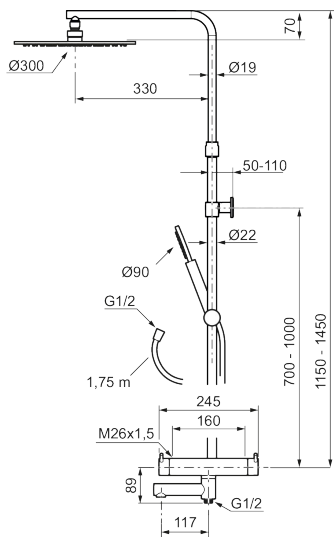

Article number: 272000.62 **RSK:** 8283722 **Flow 3 bar:** 7.6 l/m
Description: Brushed brass PVD, 160 c/c

Unique characteristics

- Temperature- and pressure-balanced bath mixer that reacts quickly to changes and maintains an even water temperature.
- Integrated diverter – easy-to-use water diversion between overhead shower and hand shower
- Temperature handle with safety stop at 38°C
- Water-saving eco function on the flow control knob
- Approved non-return valves, EN-Standard EN1717
- Swivel spout with built-in diverter
- With telescopic function, height can be adjusted 1150–1450 mm from the connection
- Wall bracket freely adjustable in height, 700–1000 from connection and 50–100 mm from wall, 2x20 mm spacers included, with sealing, hidden pipe joint
- Head shower and hand shower with Easy-Clean anti-limescale system
- Shower hose in metal, PVC- and BPA-free inner hose

Article number: 272000.62

RSK: 8283722

Sparepartlist

NO.	ART NO.	RSK	DESCRIPTION
1	S600291	8237698	Shower head 300 mm, chrome
1	S600291.12	8237699	Shower head 300 mm, matte black
1	S600291.60	8237700	Shower head 300 mm, polished brass PVD

NO.	ART NO.	RSK	DESCRIPTION
13	S600094.62	8239790	Wall bracket, Brushed brass PVD