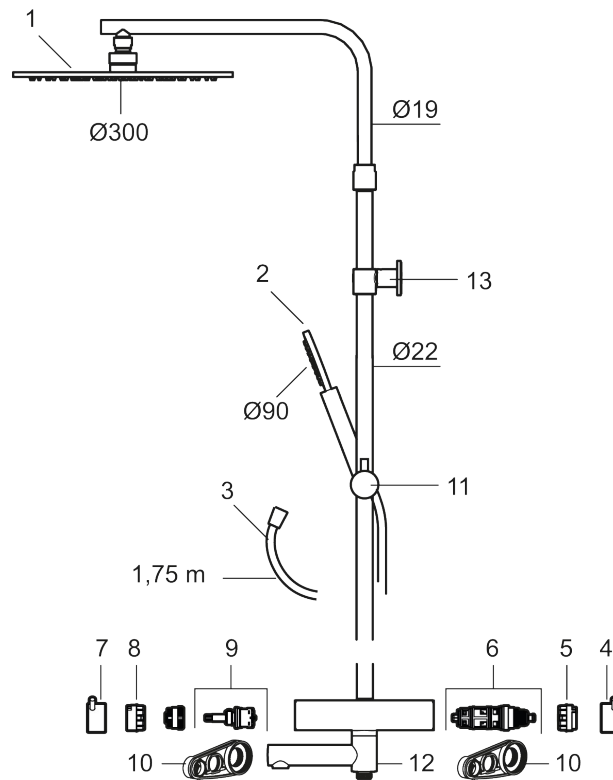

Article number: 272000.62 **RSK:** 8283722 **Flow 3 bar:** 7.6 l/m
Description: Brushed brass PVD, 160 c/c

Unique characteristics

- Temperature- and pressure-balanced bath mixer that reacts quickly to changes and maintains an even water temperature.
- Integrated diverter – easy-to-use water diversion between overhead shower and hand shower
- Temperature handle with safety stop at 38°C
- Water-saving eco function on the flow control knob
- Approved non-return valves, EN-Standard EN1717
- Swivel spout with built-in diverter
- With telescopic function, height can be adjusted 1150–1450 mm from the connection
- Wall bracket freely adjustable in height, 700–1000 from connection and 50–100 mm from wall, 2x20 mm spacers included, with sealing, hidden pipe joint
- Head shower and hand shower with Easy-Clean anti-limescale system
- Shower hose in metal, PVC- and BPA-free inner hose

Article number: 272000.62

RSK: 8283722

Sparepartlist

NO.	ART NO.	RSK	DESCRIPTION
1	S600291	8237698	Shower head 300 mm, chrome
1	S600291.12	8237699	Shower head 300 mm, matte black
1	S600291.60	8237700	Shower head 300 mm, polished brass PVD