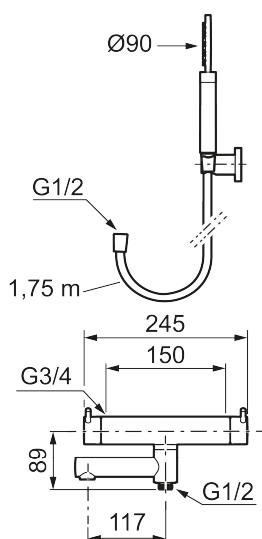

Article number: 270150.62 **RSK:** 8245105 **Flow 3 bar:** 7.6 l/m

Description: Brushed brass PVD, 150 c/c

Unique characteristics

Backflow protection unit type **EB**

- With hand shower, holder and hose in metal, PVC- and BPA-free inner hose
- Swivel spout with built-in diverter
- Temperature- and pressure-balanced shower mixer that reacts quickly to changes and maintains an even water temperature
- Temperature handle with safety stop at 38°C
- Water-saving eco function on the flow control knob
- Approved non-return valves, EN-Standard EN1717

Article number: 270150.62 RSK: 8245105

Sparepartlist

| NO. | ART NO. | RSK | DESCRIPTION |
|-----|------------|---------|---|
| 1 | S600290 | 8233191 | Hand shower, chrome |
| 1 | S600290.12 | 8233192 | Hand shower, matte black |
| 1 | S600290.60 | 8233193 | Hand shower, polished brass PVD |
| 1 | S600290.62 | 8233194 | Hand shower, brused brass PVD |
| 2 | S600109 | 8252036 | Shower hose, chrome |
| 2 | S600109.12 | 8236624 | Shower hose in metal, 1750 mm, matte black |
| 2 | S600109.60 | 8236627 | Shower hose in metal, 1750 mm, polished brass PVD |