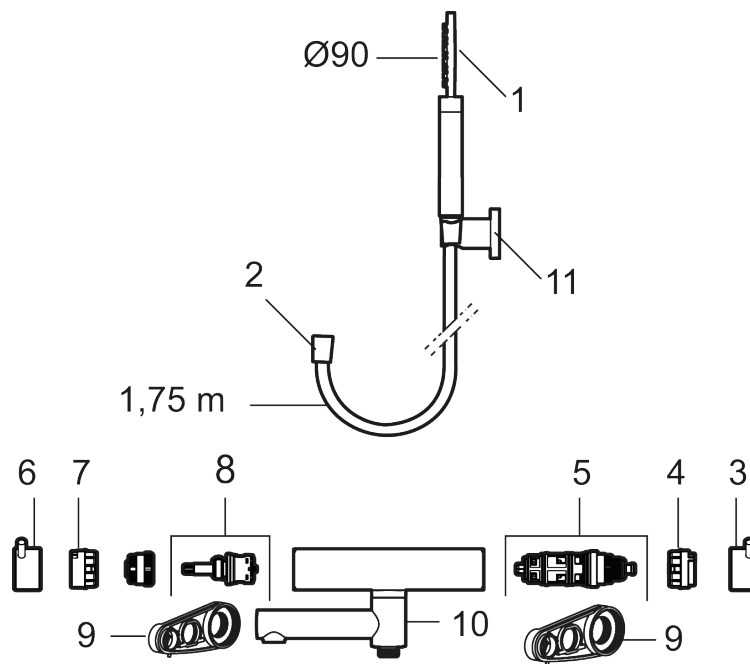

Article number: 270150.62 **RSK:** 8245105 **Flow 3 bar:** 7.6 l/m

Description: Brushed brass PVD, 150 c/c

Unique characteristics

Backflow protection unit type **EB**

- With hand shower, holder and hose in metal, PVC- and BPA-free inner hose
- Swivel spout with built-in diverter
- Temperature- and pressure-balanced shower mixer that reacts quickly to changes and maintains an even water temperature
- Temperature handle with safety stop at 38°C
- Water-saving eco function on the flow control knob
- Approved non-return valves, EN-Standard EN1717

Article number: 270150.62 RSK: 8245105

Sparepartlist

| NO. | ART NO. | RSK | DESCRIPTION |
|-----|------------|---------|---|
| 1 | S600290 | 8233191 | Hand shower, chrome |
| 1 | S600290.12 | 8233192 | Hand shower, matte black |
| 1 | S600290.60 | 8233193 | Hand shower, polished brass PVD |
| 1 | S600290.62 | 8233194 | Hand shower, brused brass PVD |
| 2 | S600109 | 8252036 | Shower hose, chrome |
| 2 | S600109.12 | 8236624 | Shower hose in metal, 1750 mm, matte black |
| 2 | S600109.60 | 8236627 | Shower hose in metal, 1750 mm, polished brass PVD |