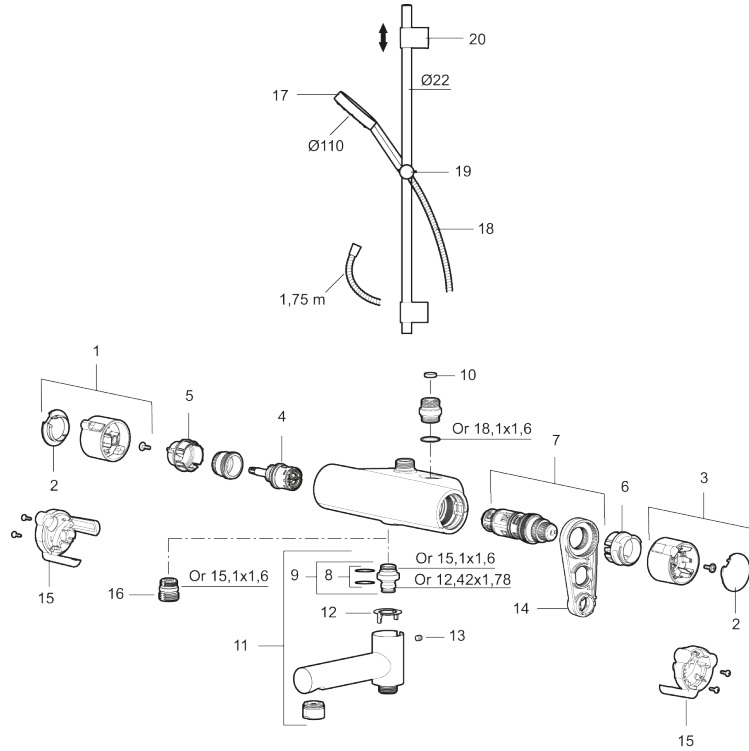

Article number: 334025 **RSK:** 8283440 **Flow 3 bar:** 7.6 l/m

Description: Chrome, 40 c/c, pipe connection up

Consist of:

MORA MMIX II thermostatic mixer:

- Pressure balanced thermostatic mixer
- Temperature handle with safety stop at 38°C
- With Eco-function
- Lead Free material
- Approved non-return valves, EN-Standard EN1717
- Note! Not for Vaska

MORA MMIX II shower set (art.no. 331300):

- Shower hose in metal, PVC- and BPA-free
- With bracket for mounting on 40 c/c pipes
- With Easy-Clean anti-limescale system

PRODUCT DESCRIPTION

MMIX II shower kit Vaska

Article number: 334025

RSK: 8283440

Sparepartlist

NO.	ART NO.	RSK	DESCRIPTION
1	S600191	8397017	On/off handle, complete, chrome
2	S600192	8397019	End cover, chrome, 2 pcs
3	S600190	8397018	Temperature handle, complete, chrome
4	S600020	8441462	Reversible headwork shower mixer 12 l/min, with service tool
4	S600269	8387232	Reversible headwork shower mixer 12 l/min
4	S600021	8441463	Reversible headwork 22 l/min, with service tool
4	S600270	8387233	Reversible headwork 22 l/min
5	S600086	8439710	Stop ring, for one outlet (down or up)
6	S600087	8439711	Scalding protection ring, max 50°C
7	S600084	8439709	Thermostatic cartridge, complete, incl. service tool
7	S600271	8397030	Thermostatic cartridge, complete, without service tool
8	209519.AE	8938340	O-ring, for swivel spout
9	409366.AE		Nipple M18x1 with o-ring for bath mixer