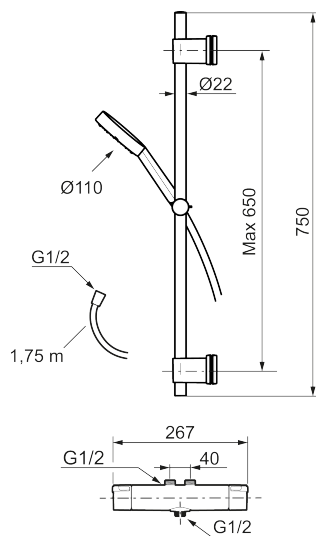

Unique characteristics

Backflow protection unit type **EB**

MMIX II shower kit Vaska

The MMIX II shower kit features an updated design for its hand shower unit and an enhanced thermostat. Mora's signature attention to detail and focus on quality mean this sleek chrome shower delivers on all fronts.

Article number: 334025 **RSK:** 8283440 **Flow 3 bar:** 7.6 l/m

Description: Chrome, 40 c/c, pipe connection up

Consist of:

MORA MMIX II thermostatic mixer:

- Pressure balanced thermostatic mixer
- Temperature handle with safety stop at 38°C
- With Eco-function
- Lead Free material
- Approved non-return valves, EN-Standard EN1717
- Note! Not for Vaska

MORA MMIX II shower set (art.no. 331300):

- Shower hose in metal, PVC- and BPA-free
- With bracket for mounting on 40 c/c pipes
- With Easy-Clean anti-limescale system

PRODUCT DESCRIPTION

MMIX II shower kit Vaska

Article number: 334025

RSK: 8283440

Sparepartlist

NO.	ART NO.	RSK	DESCRIPTION
1	S600191	8397017	On/off handle, complete, chrome
2	S600192	8397019	End cover, chrome, 2 pcs
3	S600190	8397018	Temperature handle, complete, chrome
4	S600020	8441462	Reversible headwork shower mixer 12 l/min, with service tool
4	S600269	8387232	Reversible headwork shower mixer 12 l/min
4	S600021	8441463	Reversible headwork 22 l/min, with service tool
4	S600270	8387233	Reversible headwork 22 l/min
5	S600086	8439710	Stop ring, for one outlet (down or up)
6	S600087	8439711	Scalding protection ring, max 50°C
7	S600084	8439709	Thermostatic cartridge, complete, incl. service tool
7	S600271	8397030	Thermostatic cartridge, complete, without service tool
8	209519.AE	8938340	O-ring, for swivel spout
9	409366.AE		Nipple M18x1 with o-ring for bath mixer