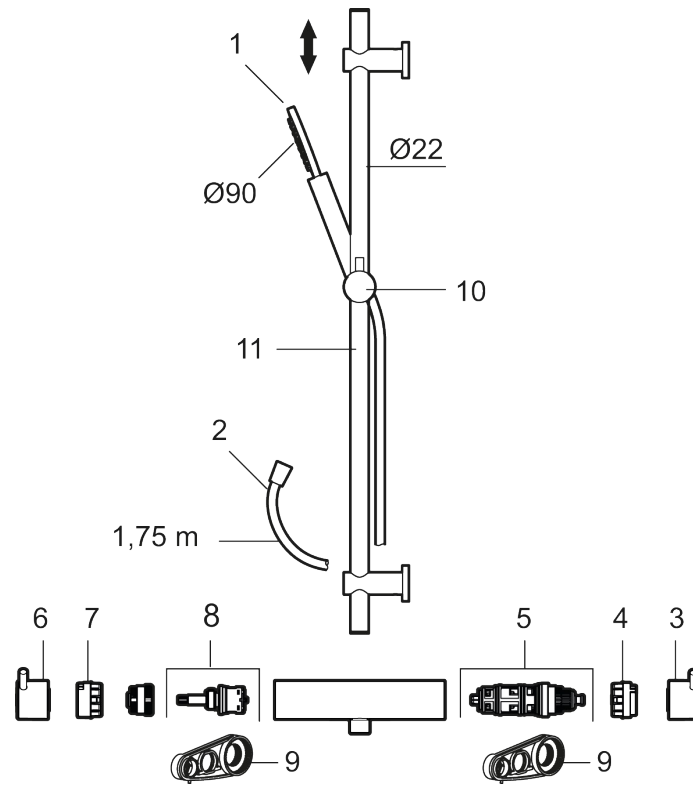

**MORA INXX II shower:**

- Shower hose in metal, PVC- and BPA-free
- With adjustable wall brackets for usage of existing screw holes
- With Easy-Clean anti-limescale system
- Constant flow 6 l/min at 200–600 kPa

PRODUCT DESCRIPTION

INXX II shower kit

Article number: 271600.LD6

RSK: 8283342

Sparepartlist

| NO. | ART NO.     | RSK     | DESCRIPTION                                       |
|-----|-------------|---------|---|
| 1   | 209575      | 8275496 | Hand shower, chrome                               |
| 1   | 209575.12   | 8275497 | Hand shower, matte black                          |
| 1   | 209575.22   | 8275498 | Hand shower, matte white                          |
| 1   | 209575.44   | 8275499 | Hand shower, matte grey                           |
| 1   | 209575.60   | 8275500 | Hand shower, polished brass PVD                   |
| 1   | 209575.62   | 8275501 | Hand shower, brused brass PVD                     |
| 2   | 131170.AE   | 8251927 | Shower hose in metal, 1750 mm, chrome             |
| 2   | 131170.12AE | 8251999 | Shower hose in metal, 1750 mm, matte black        |
| 2   | 131170.22AE | 8252000 | Shower hose in metal, 1750 mm, matte white        |
| 2   | 131170.44AE | 8252001 | Shower hose in metal, 1750 mm, matte grey         |
| 2   | 131170.60AE | 8252002 | Shower hose in metal, 1750 mm, polished brass PVD |
| 2   | 131170.62AE | 8252003 | Shower hose in metal, 1750 mm, brused brass PVD   |
| 3   | 409710.AE   | 8218902 | Temperature handle, chrome                        |
| 3   | 409710.12AE | 8218903 | Temperature handle, matte black                   |
| 3   | 409710.22AE | 8218904 | Temperature handle, matte white                   |