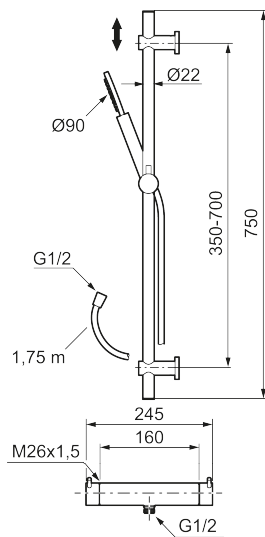

INXX II shower kit

Article number: 271600.LD6 RSK: 8283342 Flow 3 bar: 6.0 l/m

Description: Chrome, LEED/BREEAM compliant

Consist of:

MORA INXX II shower mixer:

- Pressure balanced thermostatic mixer
- Temperature handle with safety stop at 38°C
- With Eco-function
- Approved non-return valves, EN-Standard EN1717

MORA INXX II shower:

- Shower hose in metal, PVC- and BPA-free
- With adjustable wall brackets for usage of existing screw holes
- With Easy-Clean anti-limescale system
- Constant flow 6 l/min at 200–600 kPa