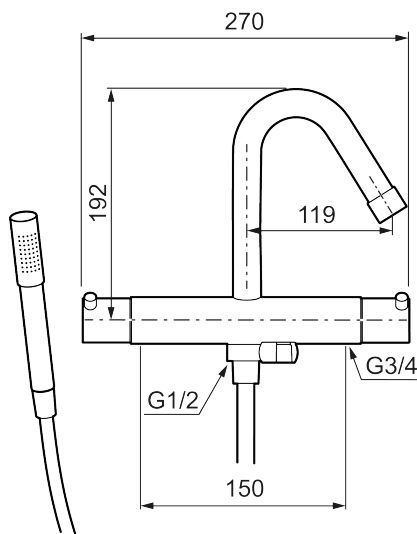

Unique characteristics

Backflow protection unit type **EB**