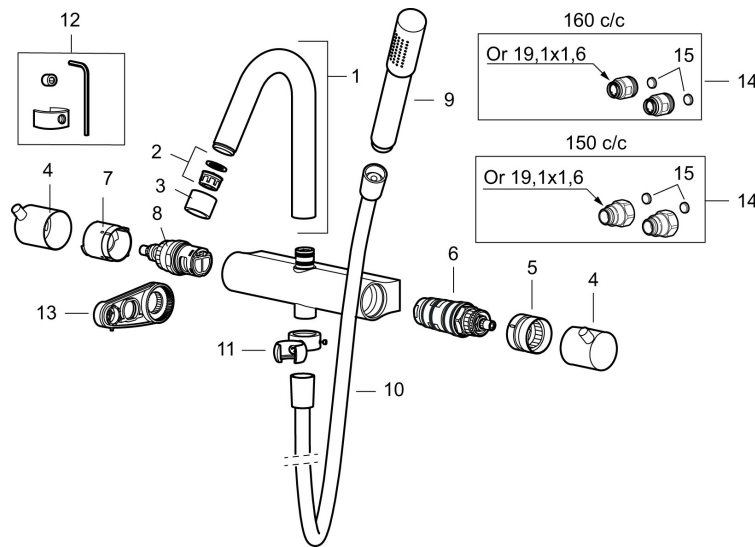

Description: Chrome, 150 c/c

- With hand shower, holder and hose in metal, PVC- and BPA-free
- Compensates for temperature and pressure fluctuations
- With reversible headwork
- Temperature handle with safety stop at 38°C
- With Eco-function
- Fixed spout
- Approved non-return valves, EN-Standard EN1717

# MORA IZZY bath mixer

Mora Izzy exudes harmony and elegance. The elegantly curved spout gives Mora Izzy its characteristic look. Izzy Regular has a chrome-plated surface that suits all interiors.

Article number: 705100

NO.	ART NO.	RSK	DESCRIPTION
9	139785.25AE	8275468	Hand shower, rustic brass
9	139785.66AE	8275469	Hand shower, raw brass
10	131170.AE	8251927	Shower hose in metal, 1750 mm, chrome
10	409622.AE	8251992	Shower hose in metal, 1750 mm, black
11	409623.AE	8221828	Hand shower holder, chrome
11	409623.25AE	8221838	Hand shower holder, rustic brass
11	409623.66AE	8221839	Hand shower holder, raw brass
12	409621.AE	8295449	Limitation segment, basin, for fixed spout
13	S600298	3870203	Service tool
14	409360.AA	8187781	Inlet connector 150 c/c (left-handed thread), retail packed
14	409361.AE	8228492	Inlet connector 160 c/c
15	209604.AE		Filters, 2 pcs