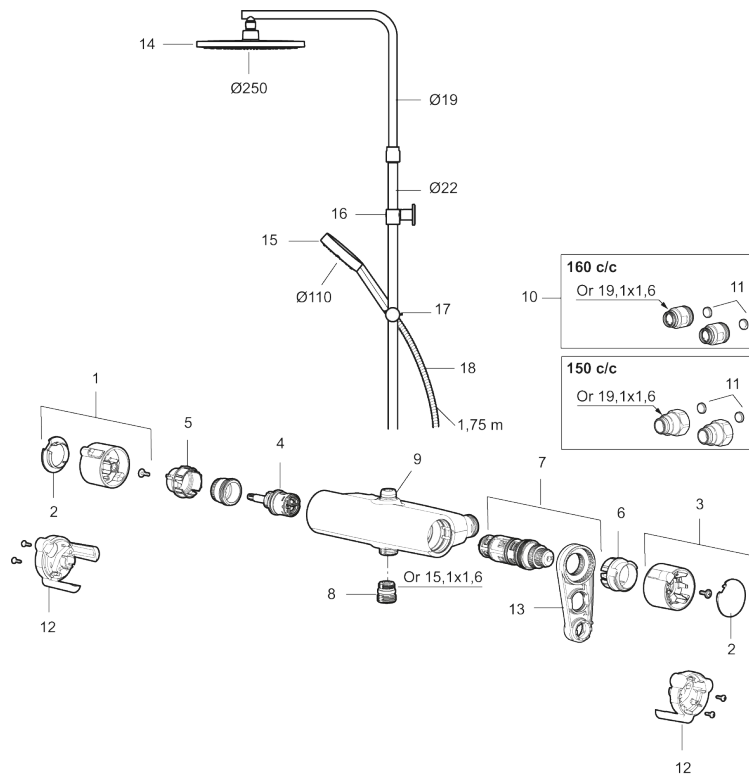

Article number: 331800.LD RSK: 8283446 Flow 3 bar: 6.0 l/m

Description: Chrome, 160 c/c, LEED/BREEAM compliant

Consist of:

**MORA MMIX II thermostatic mixer:**

- Pressure balanced thermostatic mixer
- With reversible headwork
- Temperature handle with safety stop at 38°C
- With Eco-function
- Lead Free material
- Approved non-return valves, EN-Standard EN1717

**MORA MMIX II Shower System:**

- Shower hose in metal, PVC- and BPA-free
- With Easy-Clean anti-limescale system
- Wall bracket freely adjustable in height, 700–1000 from connection and 50–100 mm from wall, 2x20 mm spacers included, with sealing, hidden pipe joint

## Sparepartlist

NO.	ART NO.	RSK	DESCRIPTION
1	S600191	8397017	On/off handle, complete, chrome
2	S600192	8397019	End cover, chrome, 2 pcs
3	S600190	8397018	Temperature handle, complete, chrome
4	S600020	8441462	Reversible headwork shower mixer 12 l/min, with service tool
4	S600269	8387232	Reversible headwork shower mixer 12 l/min
5	S600117	8439714	Stop ring, for two outlet (down and up)
6	S600087	8439711	Scalding protection ring, max 50°C
7	S600084	8439709	Thermostatic cartridge, complete, incl. service tool
7	S600271	8397030	Thermostatic cartridge, complete, without service tool
8	S600088	8439712	Nipple M18x1–G1/2 for shower mixer
9	S600112	8920116	Nipple M18x1
10	409361.AE	8228492	Inlet connector 160 c/c

NO.	ART NO.	RSK	DESCRIPTION
11	409359.AA	8345172	Filter kit for connecting links, retail packed
12	S600193	8397020	Care-handle, black, 2 pcs
13	S600298	3870203	Service tool
14	S600196	8237572	Shower head, 250 mm
15	S600195	8233058	Hand shower
16	S600094	8221921	Wall bracket, chrome
17	S600246	8239619	Slider, chrome
18	S600109	8252036	Shower hose 1750 mm, chrome
18	S600109.LD		Shower hose 1750 mm, chrome, LEED/BREEAM compliant