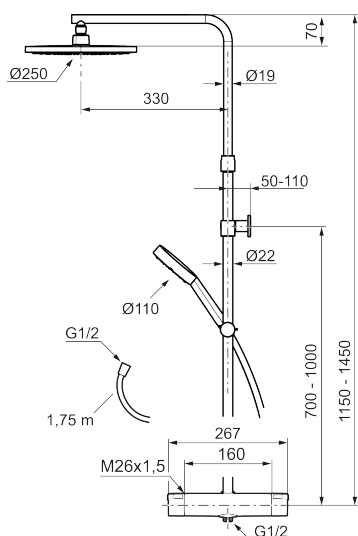

Unique characteristics

Backflow protection unit type **EB**