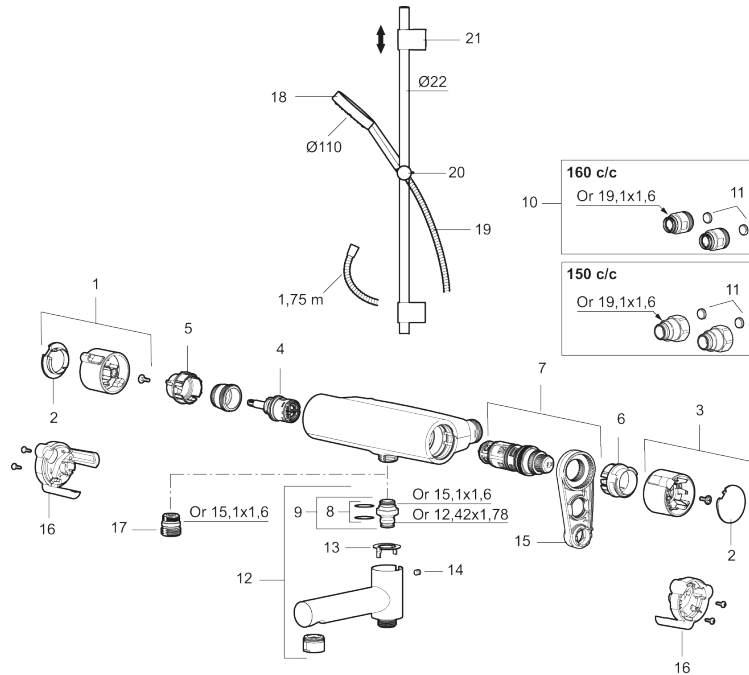

**Article number:** 331600.LD **RSK:** 8283432 **Flow 3 bar:** 6.0 l/m

**Description:** Chrome, 160 c/c, LEED/BREEAM compliant

Consist of:

### MORA MMIX II shower set (art.no. 331300):

- Shower hose in metal, PVC- and BPA-free
- With adjustable wall brackets for usage of existing screw holes
- With Easy-Clean anti-limescale system

## Sparepartlist

NO.	ART NO.	RSK	DESCRIPTION
1	S600191	8397017	On/off handle, complete, chrome
2	S600192	8397019	End cover, chrome, 2 pcs
3	S600190	8397018	Temperature handle, complete, chrome
4	S600020	8441462	Reversible headwork shower mixer 12 l/min, with service tool
4	S600269	8387232	Reversible headwork shower mixer 12 l/min
4	S600021	8441463	Reversible headwork 22 l/min, with service tool
4	S600270	8387233	Reversible headwork 22 l/min
5	S600086	8439710	Stop ring, for one outlet (down or up)
6	S600087	8439711	Scalding protection ring, max 50°C
7	S600084	8439709	Thermostatic cartridge, complete, incl. service tool
7	S600271	8397030	Thermostatic cartridge, complete, without service tool
8	209519.AE	8938340	O-ring, for swivel spout
9	409366.AE		Nipple M18x1 with o-ring for bath mixer
10	409361.AE	8228492	Inlet connector 160 c/c