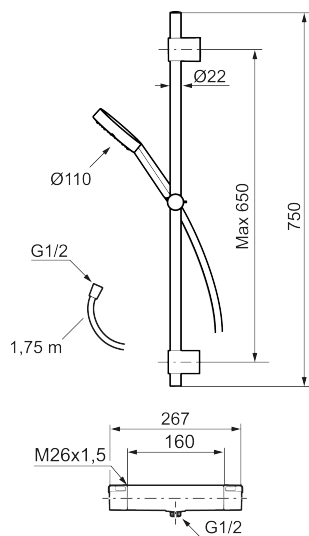

Unique characteristics

Backflow protection unit type