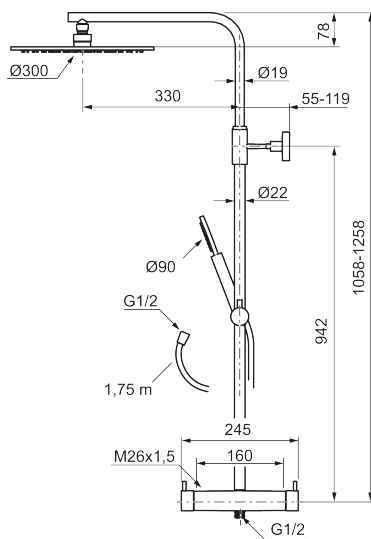

Article number: 271800.60 Flow 3 bar: 11.3 l/m

Description: Polished brass PVD, 160 c/c

Consist of:

MORA INXX II thermostatic mixer:

- Pressure balanced thermostatic mixer
- With reversible headwork
- Temperature handle with safety stop at 38°C
- With Eco-function
- Approved non-return valves, EN-Standard EN1717

MORA INXX II Shower System:

- Shower hose in metal, PVC- and BPA-free
- With Easy-Clean anti-limescale system
- Adjustable height
- Hand shower 7,5 l/min, shower head 11,3 l/min

PRODUCT DESCRIPTION

MORA INXX II shower system kit

NO.	ART NO.	RSK	DESCRIPTION
11	S600186.60	8239632	Slider, polished brass PVD
11	S600186.62	8239633	Slider, brushed brass PVD