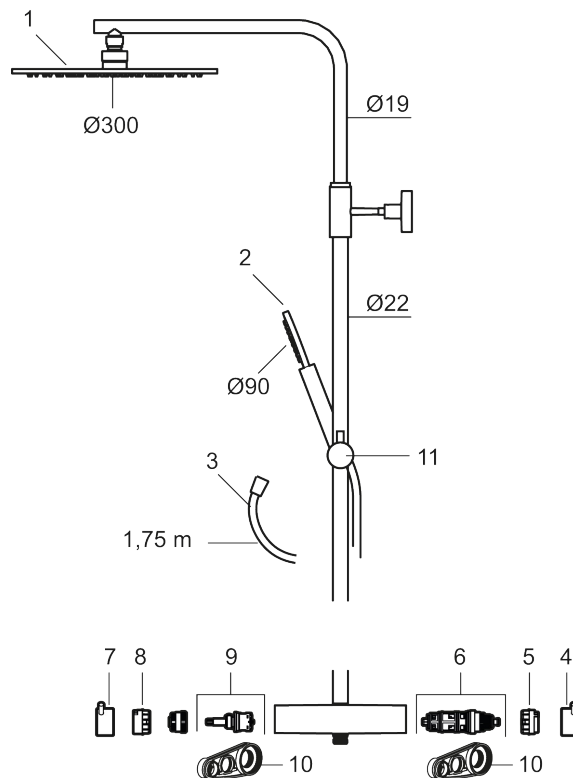

PRODUCT DESCRIPTION

MORA INXX II shower system kit

With its durable, trendy polished brass finish the INXX II combines classic design with high performance, constant temperature, outstanding comfort and effective scald protection. The overhead shower has a large, slim shower head that looks great in bathrooms with a strong character and striking shapes, as well as in classic bathrooms designed for rest and relaxation. The mixer has been tested and approved according to current building regulations and is energy-efficient, which means it reduces water and energy use without compromising on comfort. The INXX II collection offers a world-class water experience.

About the collection

INXX II is an elegant, timeless collection in a palette of carefully selected colours. Offering a combination of high quality, sober design and outstanding comfort, this is the ultimate collection.

Article number: 271800.60

Sparepartlist

NO.	ART NO.	RSK	DESCRIPTION
1	130348	8237489	Shower head 300 mm, chrome
1	130348.12	8237490	Shower head 300 mm, matte black