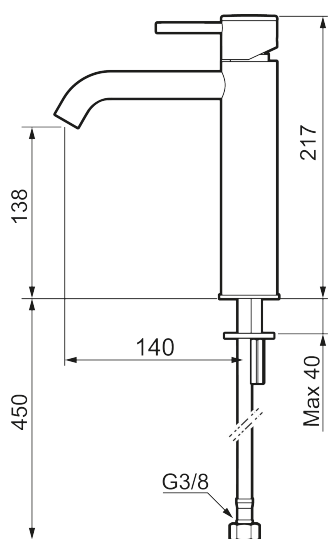

INXX II soft, medium basin mixer

INXX II basin mixers are available in three different heights, including medium which is suitable for larger basins. With its durable chrome finish and essential design, the INXX II soft enhances the feeling of comfort, quality and elegance in your bathroom. The mixer has been tested and approved according to current building regulations and is energy-efficient, which means it reduces water and energy use without compromising on comfort. A push down-waste in a matching colour is available as an accessory.

Article number: 273011.CA RSK: 8278264 Flow 3 bar: 4.5 l/m

Description: Chrome

Unique characteristics

Backflow protection unit type **AA**

- Ceramic cartridge
- Adjustable flow control and temperature limiter
- Soft PEX[®] hoses with 3/8" connecting nut (stainless steel braided)
- Hole diameter Ø34-37 mm