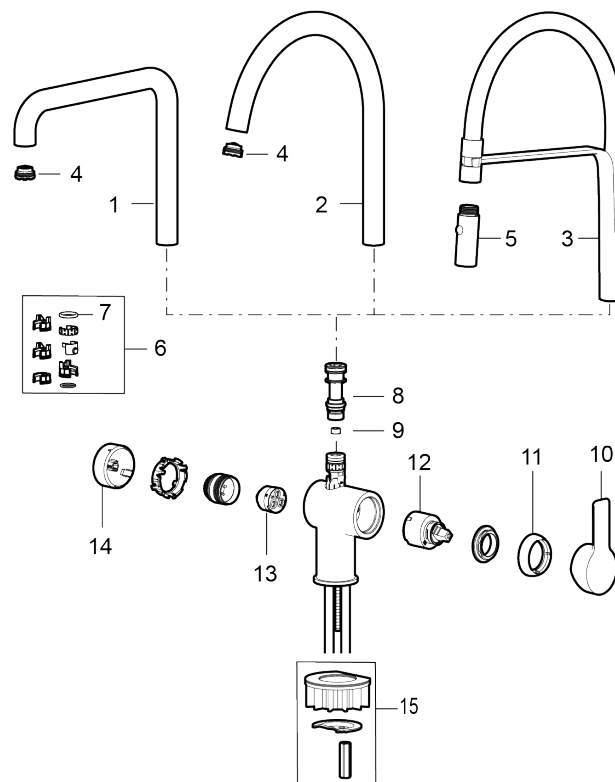

**Article number:** 344091 **RSK:** 8312217 **Flow 3 bar:** 6.0 l/m  
**Description:** Chrome

### Unique characteristics

- Nozzle with two spray patterns (normal and rinse)
- With dishwasher valve, switchable between cold and hot water. Pre-set on cold water
- Adjustable flow control and temperature limiter
- Swivel spout, limitation part for 60°, 85°, 110° or 360° included
- Soft PEX® hoses with 3/8" connecting nut (stainless steel braided)
- Hole diameter Ø34-37 mm
- Lead Free

## Sparepartlist

NO.	ART NO.	RSK	DESCRIPTION
1	409713.AE	8441034	Swivel spout, chrome
1	409713.12AE	8441035	Swivel spout, matte black
2	409712.AE	8441027	Swivel spout, chrome
2	409712.12AE	8441028	Swivel spout, matte black
3	S600244	8441048	Spout complete with nozzle, chrome
3	S600244.12	8441049	Spout complete with nozzle, Matte black
4	S600230		Aerator M21,5 ext., Z
5	S600245	8387257	Nozzle, chrome
5	S600245.12	8387258	Nozzle, Matte black

NO.	ART NO.	RSK	DESCRIPTION
6	209565.AE		Limitation segment
7	708843.AE	8295357	O-ring (15,54 x 2,62), 2 pcs
8	S600283		Spout nipple, complete
9	S600362		Flow regulator LD3 (pink)
9	S600363		Flow regulator for LD4 (green)
10	S600243	8387197	Lever, complete, chrome
10	S600243.12	8387198	Lever, complete, Matte black
11	S600240	8397022	Cover sleeve, chrome
11	S600240.12	8397023	Cover sleeve, Matte black
12	708301.AE	8345093	Ceramic cartridge
13	S600337	8346905	Ceramic cartridge for dishwasher, with service tool
13	S600316	8387265	Ceramic cartridge for dishwasher, without service tool
14	S600241	8387194	Handle for dish washer connection, chrome
14	S600241.12	8387195	Handle for dish washer connection, Matte black
15	S600055		Fastening details