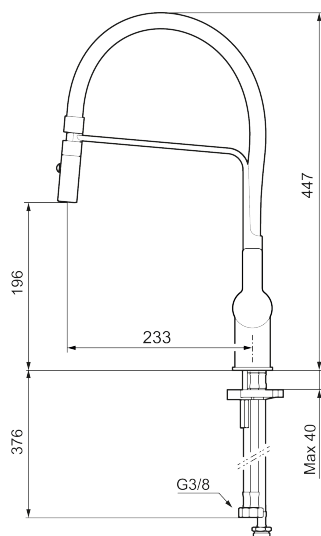

**Article number:** 344091 **RSK:** 8312217 **Flow 3 bar:** 6.0 l/m  
**Description:** Chrome

### Unique characteristics

- Nozzle with two spray patterns (normal and rinse)
- With dishwasher valve, switchable between cold and hot water. Pre-set on cold water
- Adjustable flow control and temperature limiter
- Swivel spout, limitation part for 60°, 85°, 110° or 360° included
- Soft PEX® hoses with 3/8" connecting nut (stainless steel braided)
- Hole diameter Ø34-37 mm
- Lead Free

## Sparepartlist

NO.	ART NO.	RSK	DESCRIPTION
1	409713.AE	8441034	Swivel spout, chrome
1	409713.12AE	8441035	Swivel spout, matte black
2	409712.AE	8441027	Swivel spout, chrome
2	409712.12AE	8441028	Swivel spout, matte black
3	S600244	8441048	Spout complete with nozzle, chrome
3	S600244.12	8441049	Spout complete with nozzle, Matte black
4	S600230		Aerator M21,5 ext., Z
5	S600245	8387257	Nozzle, chrome
5	S600245.12	8387258	Nozzle, Matte black

NO.	ART NO.	RSK	DESCRIPTION
6	209565.AE		Limitation segment
7	708843.AE	8295357	O-ring (15,54 x 2,62), 2 pcs
8	S600283		Spout nipple, complete
9	S600362		Flow regulator LD3 (pink)
9	S600363		Flow regulator for LD4 (green)
10	S600243	8387197	Lever, complete, chrome
10	S600243.12	8387198	Lever, complete, Matte black
11	S600240	8397022	Cover sleeve, chrome
11	S600240.12	8397023	Cover sleeve, Matte black
12	708301.AE	8345093	Ceramic cartridge
13	S600337	8346905	Ceramic cartridge for dishwasher, with service tool
13	S600316	8387265	Ceramic cartridge for dishwasher, without service tool
14	S600241	8387194	Handle for dish washer connection, chrome
14	S600241.12	8387195	Handle for dish washer connection, Matte black
15	S600055		Fastening details