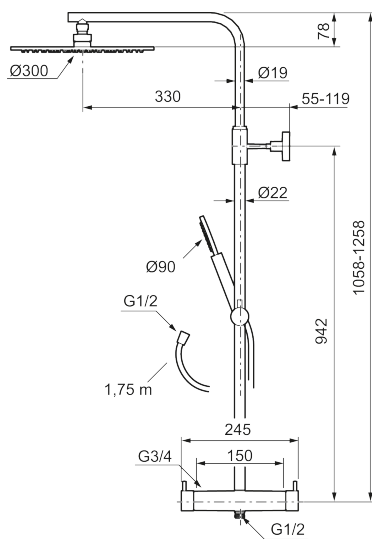

INXX II shower system kit

With its durable, trendy polished brass finish the INXX II combines classic design with high performance, constant temperature, outstanding comfort and effective scald protection. The overhead shower has a large, slim shower head that looks great in bathrooms with a strong character and striking shapes, as well as in classic bathrooms designed for rest and relaxation. The mixer has been tested and approved according to current building regulations and is energy-efficient, which means it reduces water and energy use without compromising on comfort. The INXX II collection offers a world-class water experience.

About the collection

INXX II is an elegant, timeless collection in a palette of carefully selected colours. Offering a combination of high quality, sober design and outstanding comfort, this is the ultimate collection.

Article number: 271900.60 **RSK:** 8283093 **Flow 3 bar:** 11.3 l/m
Description: Polished brass PVD, 150 c/c

Consist of:

MORA INXX II thermostatic mixer:

- Pressure balanced thermostatic mixer
- With reversible headwork
- Temperature handle with safety stop at 38°C
- With Eco-function
- Approved non-return valves, EN-Standard EN1717

MORA INXX II Shower System:

- Shower hose in metal, PVC- and BPA-free
- With Easy-Clean anti-limescale system
- Adjustable height
- Hand shower 7,5 l/min, shower head 11 l/min