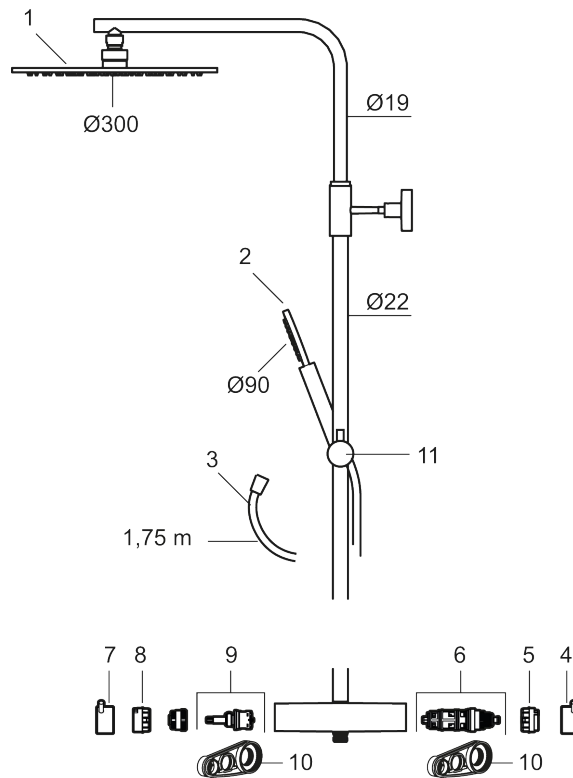

MORA INXX II Shower System:

- Shower hose in metal, PVC- and BPA-free
- With Easy-Clean anti-limescale system
- Adjustable height
- Hand shower 7,5 l/min, shower head 11 l/min

PRODUCT DESCRIPTION

INXX II shower system kit

Article number: 271900.60

RSK: 8283093

Sparepartlist

NO.	ART NO.	RSK	DESCRIPTION
1	130348	8237489	Shower head 300 mm, chrome
1	130348.12	8237490	Shower head 300 mm, matte black
1	130348.22	8237491	Shower head 300 mm, matte white