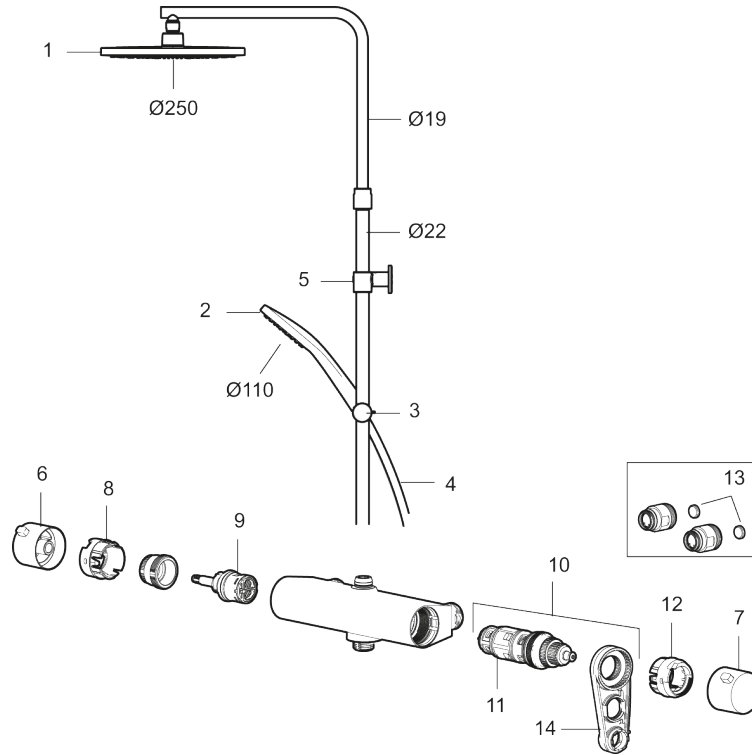

Article number: 341800.LD6 **RSK:** 8283455 **Flow 3 bar:** 6.0 l/m

Description: Chrome, 160 c/c, LEED/BREEAM compliant

Consist of:

MORA LYNX thermostatic mixer:

- Pressure balanced thermostatic mixer
- With reversible headwork
- Temperature handle with safety stop at 38°C
- With Eco-function
- Lead Free material
- Approved non-return valves, EN-Standard EN1717

MORA LYNX Shower System:

- Shower hose in metal, PVC- and BPA-free
- With Easy-Clean anti-limescale system
- Wall bracket freely adjustable in height, 700–1000 from connection and 50–100 mm from wall, 2x20 mm spacers included, with sealing, hidden pipe joint

Article number: 341800.LD6 RSK: 8283455

Sparepartlist

NO.	ART NO.	RSK	DESCRIPTION
1	S600196	8237572	Shower head, 250 mm
1	S600196.12	8237573	Matte black
2	S600238	8233065	
2	S600238.12	8233100	
3	S600246	8239619	Slider, chrome
3	S600246.12	8239664	Slider, matte black
4	S600109	8252036	Shower hose 1750 mm, chrome
4	S600109.LD		Shower hose 1750 mm, chrome, LEED/BREEAM compliant
4	S600109.12	8236624	Shower hose 1750 mm, matte black
4	S600109.12LD		Shower hose 1750 mm, matte black, LEED/BREEAM compliant
5	S600094	8221921	Wall bracket, chrome
5	S600094.12	8221922	Wall bracket, Matte black
6	S600237	8397026	

NO.	ART NO.	RSK	DESCRIPTION
6	S600237.12	8397027	
7	S600236	8397024	
7	S600236.12	8397025	
8	S600022	8439704	Stop ring, reversible
9	S600020	8441462	Reversible headwork shower mixer 12 l/min, with service tool
9	S600269	8387232	Reversible headwork shower mixer 12 l/min
10	S600084	8439709	Thermostatic cartridge, complete, incl. service tool
11	S600271	8397030	Thermostatic cartridge, complete, without service tool
12	S600023	8439703	Stop ring
13	409359.AA	8345172	Filter kit for connecting links, retail packed
14	S600298	3870203	Service tool