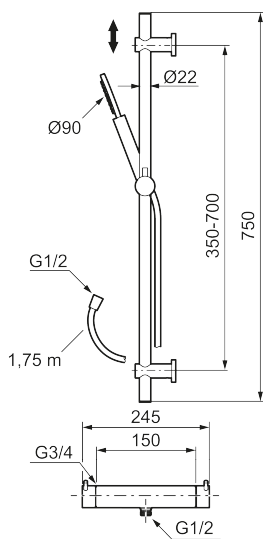

INXX II shower kit

With its durable, trendy polished brass finish the INXX II combines classic design with high performance, constant temperature, outstanding comfort and effective scald protection. The mixer has been tested and approved according to current building regulations and is energy-efficient, which means it reduces water and energy use without compromising on comfort. The INXX II collection offers a world-class water experience.

About the collection

INXX II is an elegant, timeless collection in a palette of carefully selected colours. Offering a combination of high quality, sober design and outstanding comfort, this is the ultimate collection.

Article number: 271500.60 RSK: 8283075 Flow 3 bar: 7.3 l/m

Description: Polished brass PVD, 150 c/c

Replaced by 271550.xx

MORA INXX II shower mixer:

- Pressure balanced thermostatic mixer
- Temperature handle with safety stop at 38°C
- With Eco-function
- Approved non-return valves, EN-Standard EN1717

MORA INXX II shower:

- Shower hose in metal, PVC- and BPA-free
- With adjustable wall brackets for usage of existing screw holes
- With Easy-Clean anti-limescale system
- Eco (energy and water saving hand shower 8 l/min)