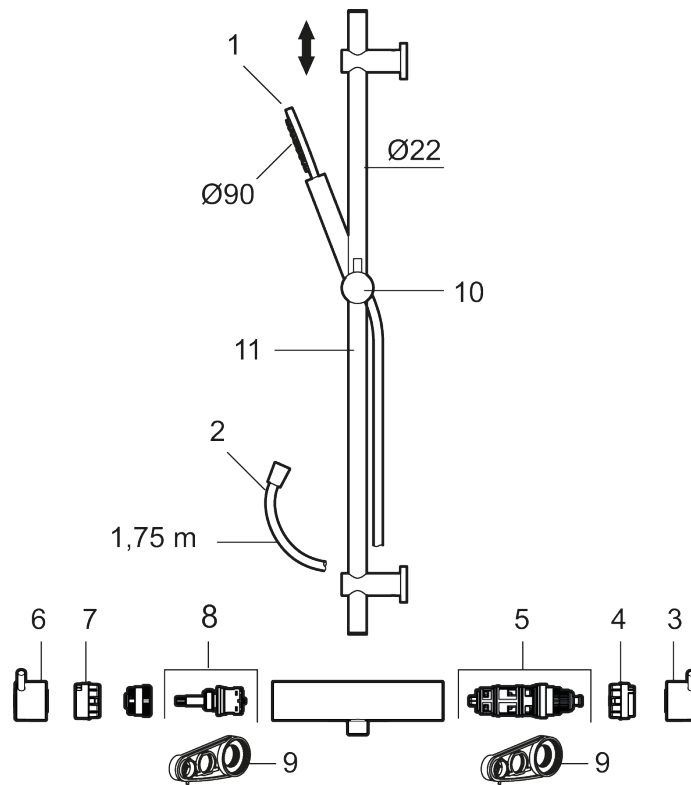

Article number: 271500.60 RSK: 8283075 Flow 3 bar: 7.3 l/m

Description: Polished brass PVD, 150 c/c

Replaced by 271550.xx

MORA INXX II shower mixer:

- Pressure balanced thermostatic mixer
- Temperature handle with safety stop at 38°C
- With Eco-function
- Approved non-return valves, EN-Standard EN1717

MORA INXX II shower:

- Shower hose in metal, PVC- and BPA-free
- With adjustable wall brackets for usage of existing screw holes
- With Easy-Clean anti-limescale system
- Eco (energy and water saving hand shower 8 l/min)

Article number: 271500.60

RSK: 8283075

Sparepartlist

NO.	ART NO.	RSK	DESCRIPTION
1	209575	8275496	Hand shower, chrome
1	209575.12	8275497	Hand shower, matte black
1	209575.22	8275498	Hand shower, matte white
1	209575.44	8275499	Hand shower, matte grey
1	209575.60	8275500	Hand shower, polished brass PVD